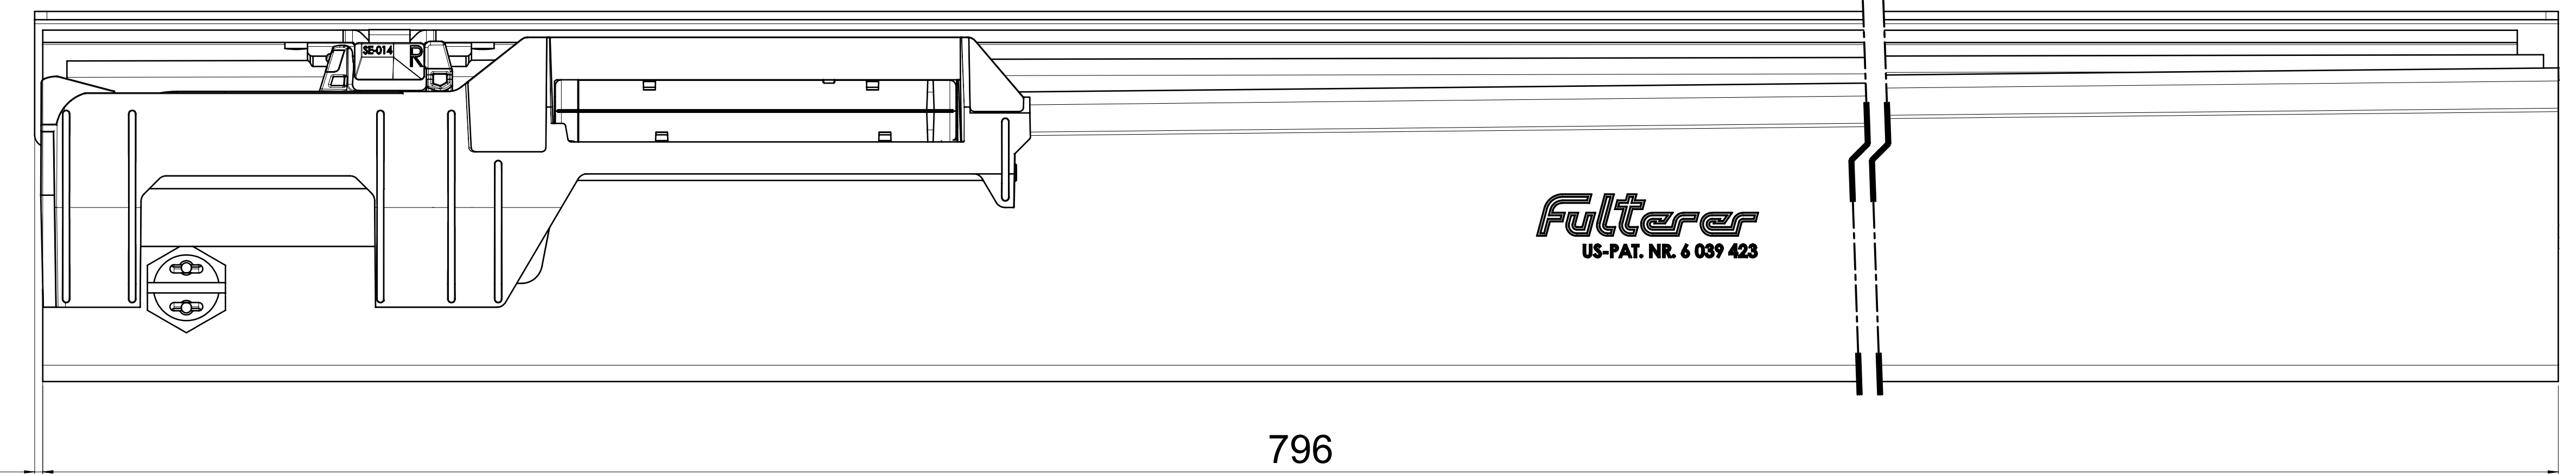

dimensions without coating / maximum coating allowed 0.1mm

X

top guide cabinet profile

top guide drawer profile

bottom guide drawer profile

bottom guide cabinet profile

⚠ = check dimension, next free check number

final approval

customer name:

signed by:

date:

| all dimensions in mm | | | |
|--|---------------------|--------------|--|
| This drawing remains our property and may not be multiplied neither be disclosed to third parties (§§1,3 and 5 from the copyright Act (UrhG)) covered according to DIN ISO 15015 | | | |
| scale: | 1:1 | surface: | steel |
| material: | semi finished parts | AO | |
| drawn: | 21-11-2021 | name: | GB |
| proven: | 00-00-0000 | description: | FR 777A / 80 EN (mm) |
| | | | progressive-action full-extension drawerslide / bottom mount |
| | | | drawing number: |
| Filterer AG & Co KG A-6800 Lustenau / Austria Filterer AG CH-8430 St. Margrethen | | | 777A.800-GA.0000 |
| | | | replaces version 03/16 |
| changes | date | na. | |

dimensions without coating / maximum coating allowed 0.1mm

X

2

796

page 2 of 2

⚠ = check dimension , next free check number ⚠

final approval

customer name:

signed by:

date:

| all dimensions in mm | | | | DIN ISO 128-30 missing dimensions see 3D = theor. intersection | |
|--|------------|----------|-------|--|--|
| This drawing remains our property and may not be multiplied neither be disclosed to third parties (§§1,3 and 5 from the copyright Act (UrhG)) covered according to DIN ISO 16016 | | | | material: semi finished parts: AO | |
| scale: | 1:1 | surface: | steel | (technical requirements Filterer) | |
| drawn: | 21-11-2021 | name: | GB | description: FR 777A / 80 - EN (mm) | |
| proven: | 00-00-0000 | date: | 00 | progressive-action full-extension drawerslide / bottom mount | |
| | | | | drawing number: 777A.800-GA.0000 | |
| Filterer AG & Co KG A-6800 Lustenau / Austria Filterer AG CH-8430 St. Margrethen | | | | replaces version 03/16 | |
| changes | date | na. | | includo beaburger | |