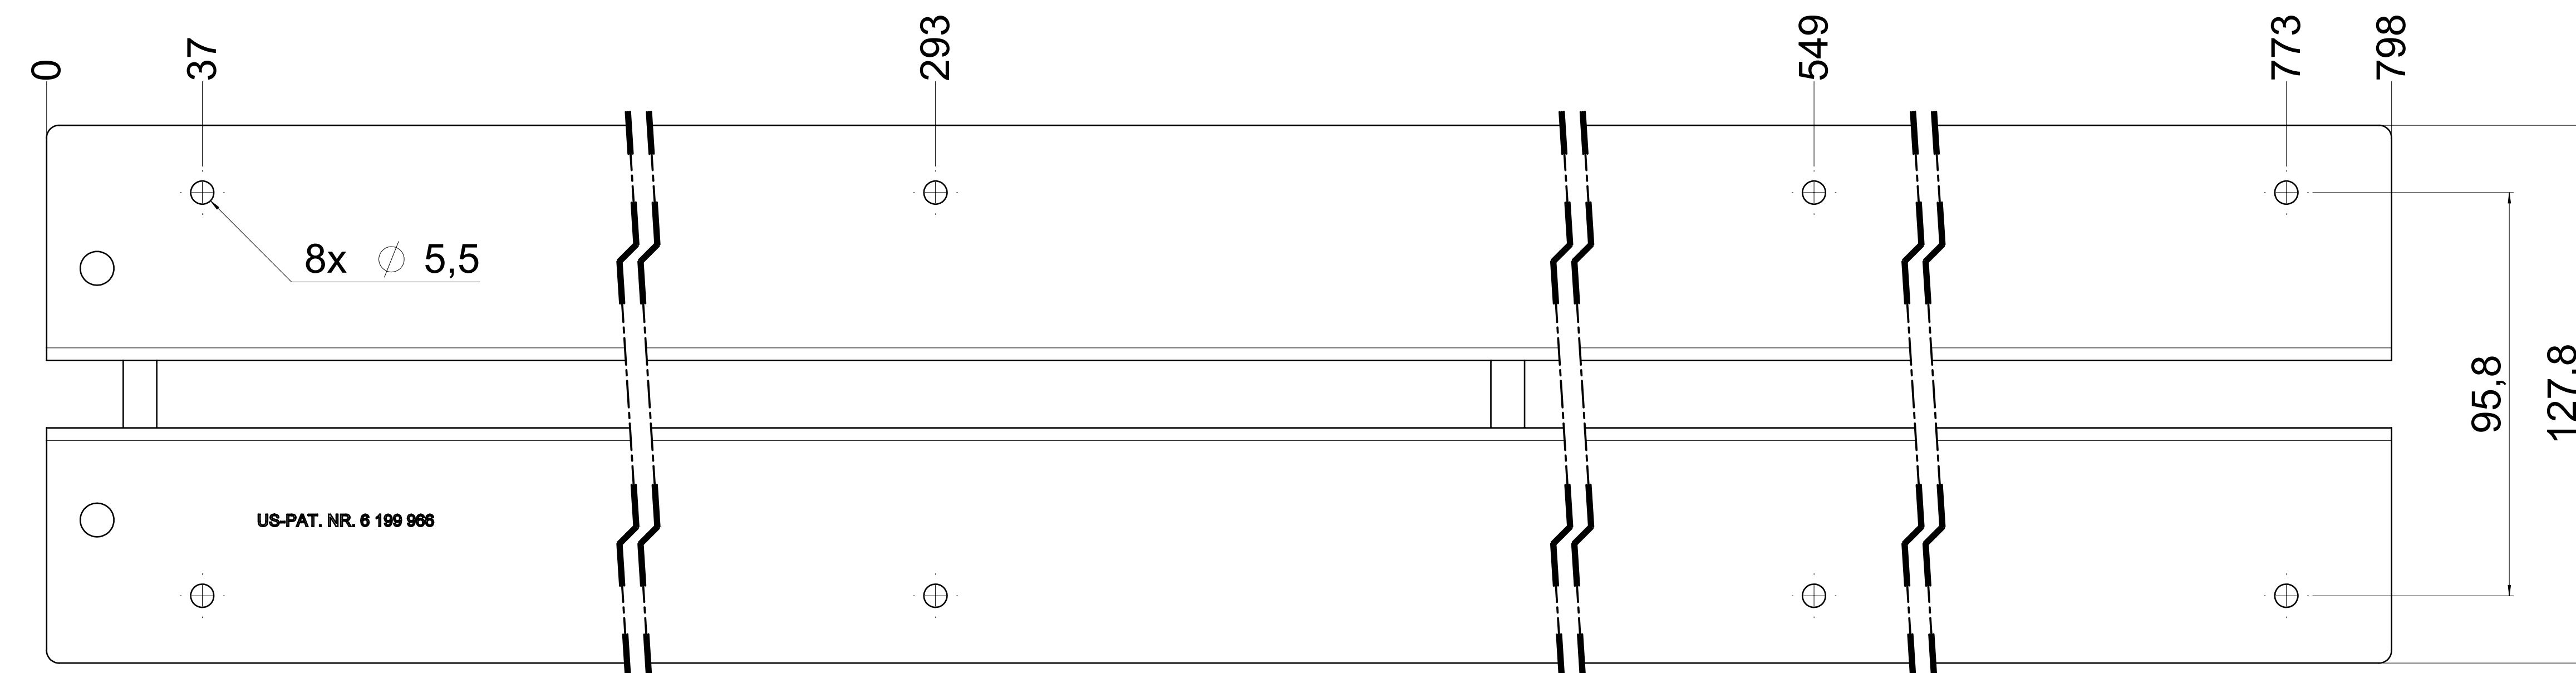

dimensions without coating / maximum coating allowed 0.1mm

X

top guide cabinet profile

top guide drawer profile

bottom guide drawer profile

bottom guide cabinet profile

⚠ = check dimension, next free check number

final approval

customer name:

signed by:

date:

| all dimensions in mm | | | |
|--|---------------------|--------------|--|
| This drawing remains our property and may not be multiplied neither be disclosed to third parties (§§1,3 and 5 from the copyright Act (UrhG)) covered according to DIN ISO 15015 | | | |
| scale: | 1:1 | surface: | steel |
| material: | semi finished parts | AO | |
| drawn: | 21-11-2021 | name: | GB |
| proven: | 00-00-0000 | description: | FR 777A / 80 EN (mm) |
| | | | progressive-action full-extension drawerslide / bottom mount |
| | | | drawing number: |
| Filterer AG & Co KG A-6800 Lustenau / Austria Filterer AG CH-8430 St. Margrethen | | | 777A.800-GA.0000 |
| | | | replaces version 03/16 |
| changes | date | na. | |

dimensions without coating / maximum coating allowed 0.1mm

X

2

796

page 2 of 2

⚠ = check dimension , next free check number ⚠

final approval

customer name:

signed by:

date:

| all dimensions in mm | | | | DIN ISO 128-30 missing dimensions see 3D = theor. intersection | |
|--|------------|----------|-------|--|--|
| This drawing remains our property and may not be multiplied neither be disclosed to third parties (§§1,3 and 5 from the copyright Act (UrhG)) covered according to DIN ISO 16016 | | | | material: semi finished parts: AO | |
| scale: | 1:1 | surface: | steel | (technical requirements Filterer) | |
| drawn: | 21-11-2021 | name: | GB | description: FR 777A / 80 - EN (mm) | |
| proven: | 00-00-0000 | date: | 00 | progressive-action full-extension drawerslide / bottom mount | |
| | | | | drawing number: 777A.800-GA.0000 | |
| Filterer AG & Co KG A-6800 Lustenau / Austria Filterer AG CH-8430 St. Margrethen | | | | replaces version 03/16 | |
| changes | date | na. | | includo beaburger | |