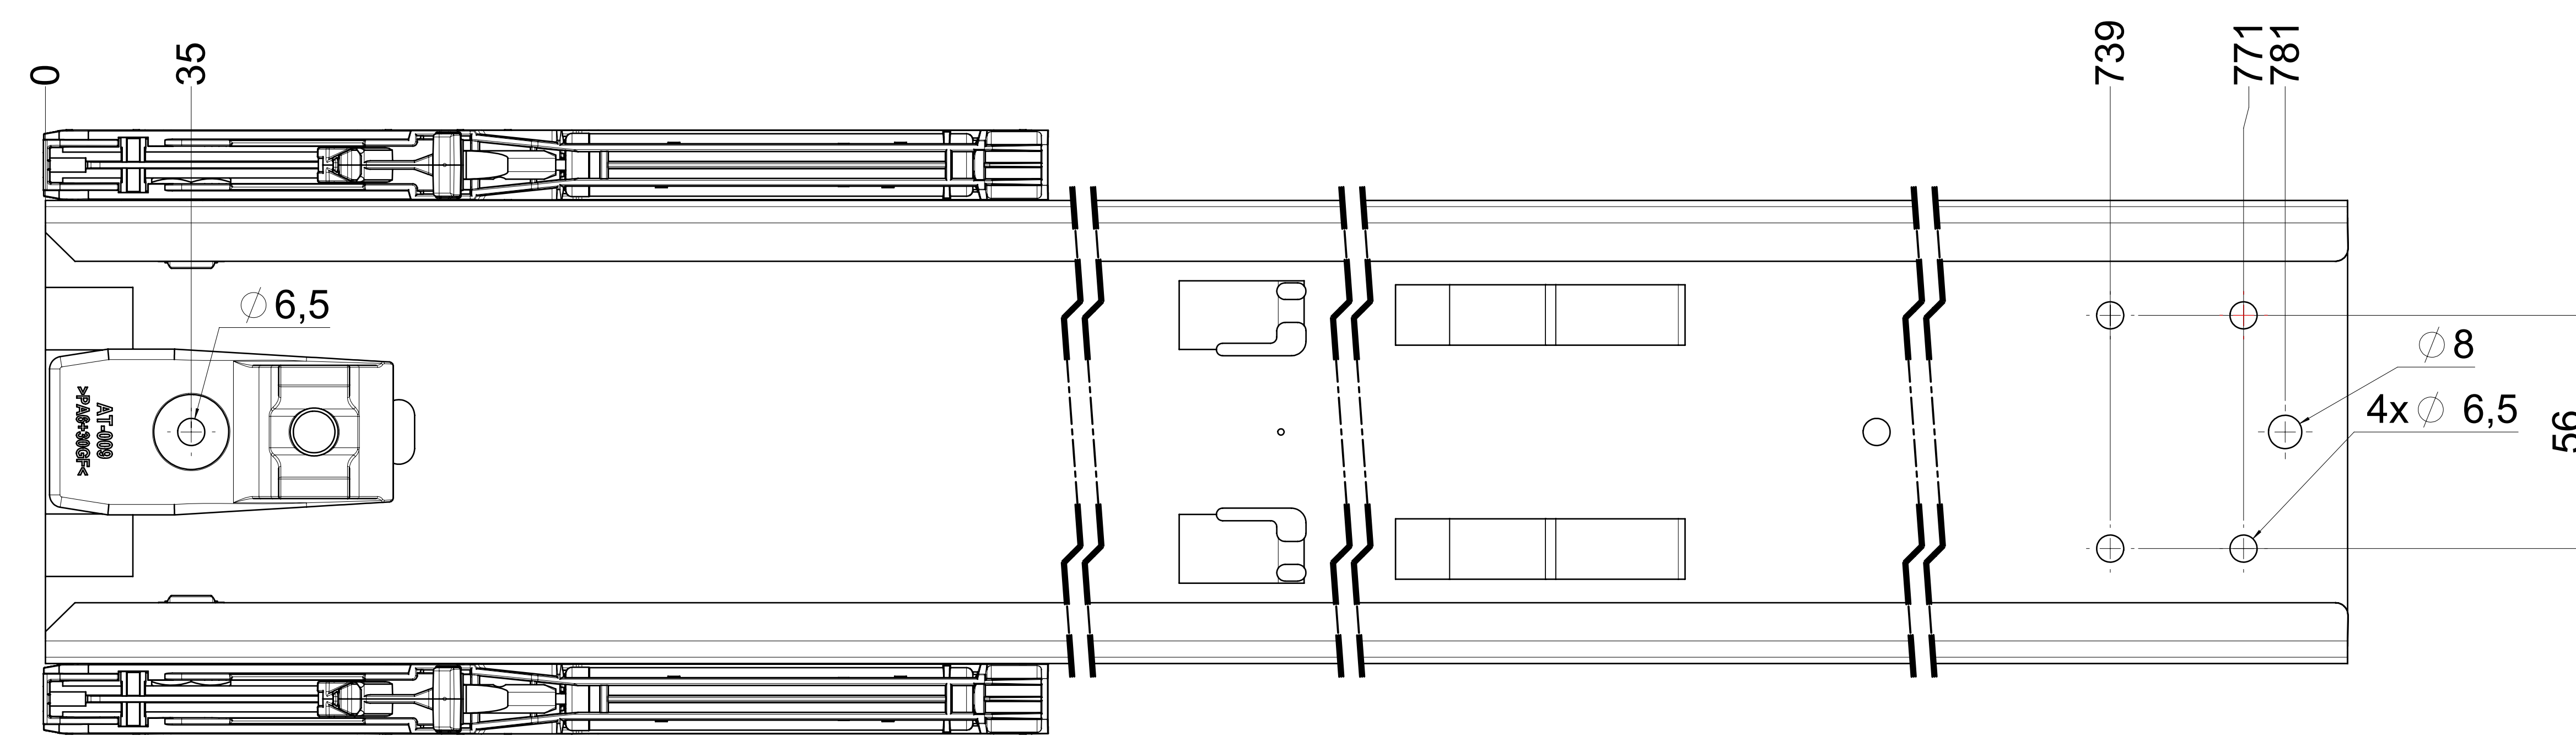

dimensions without coating / maximum coating allowed 0.1mm

X

top guide cabinet profile

top guide drawer profile

bottom guide drawer profile

bottom guide cabinet profile

⚠ = check dimension, next free check number

final approval

customer name:

signed by:

date:

| all dimensions in mm | | | |
|--|---------------------|--------------|--|
| This drawing remains our property and may not be multiplied neither be disclosed to third parties (§§1,3 and 5 from the copyright Act (UrhG)) covered according to DIN ISO 15015 | | | |
| scale: | 1:1 | surface: | steel |
| material: | semi finished parts | AO | |
| drawn: | 21-11-2021 | name: | GB |
| proven: | 00-00-0000 | description: | FR 777A / 80 EN (mm) |
| | | | progressive-action full-extension drawerslide / bottom mount |
| | | | drawing number: |
| Filterer AG & Co KG A-6800 Lustenau / Austria Filterer AG CH-8430 St. Margrethen | | | 777A.800-GA.0000 |
| | | | replaces version 03/16 |
| changes | date | na. | |

dimensions without coating / maximum coating allowed 0.1mm

X

2

796

page 2 of 2

⚠ = check dimension , next free check number ⚠

final approval

customer name:

signed by:

date:

| all dimensions in mm | | | | DIN ISO 128-30 missing dimensions see 3D = theor. intersection | |
|--|------------|----------|-------|--|--|
| This drawing remains our property and may not be multiplied neither be disclosed to third parties (§§1,3 and 5 from the copyright Act (UrhG)) covered according to DIN ISO 16016 | | | | material: semi finished parts: AO | |
| scale: | 1:1 | surface: | steel | (technical requirements Filterer) | |
| drawn: | 21-11-2021 | name: | GB | description: FR 777A / 80 - EN (mm) | |
| proven: | 00-00-0000 | date: | 00 | progressive-action full-extension drawerslide / bottom mount | |
| | | | | drawing number: 777A.800-GA.0000 | |
| Filterer AG & Co KG A-6800 Lustenau / Austria Filterer AG CH-8430 St. Margrethen | | | | replaces version 03/16 | |
| changes | date | na. | | includo beaburger | |