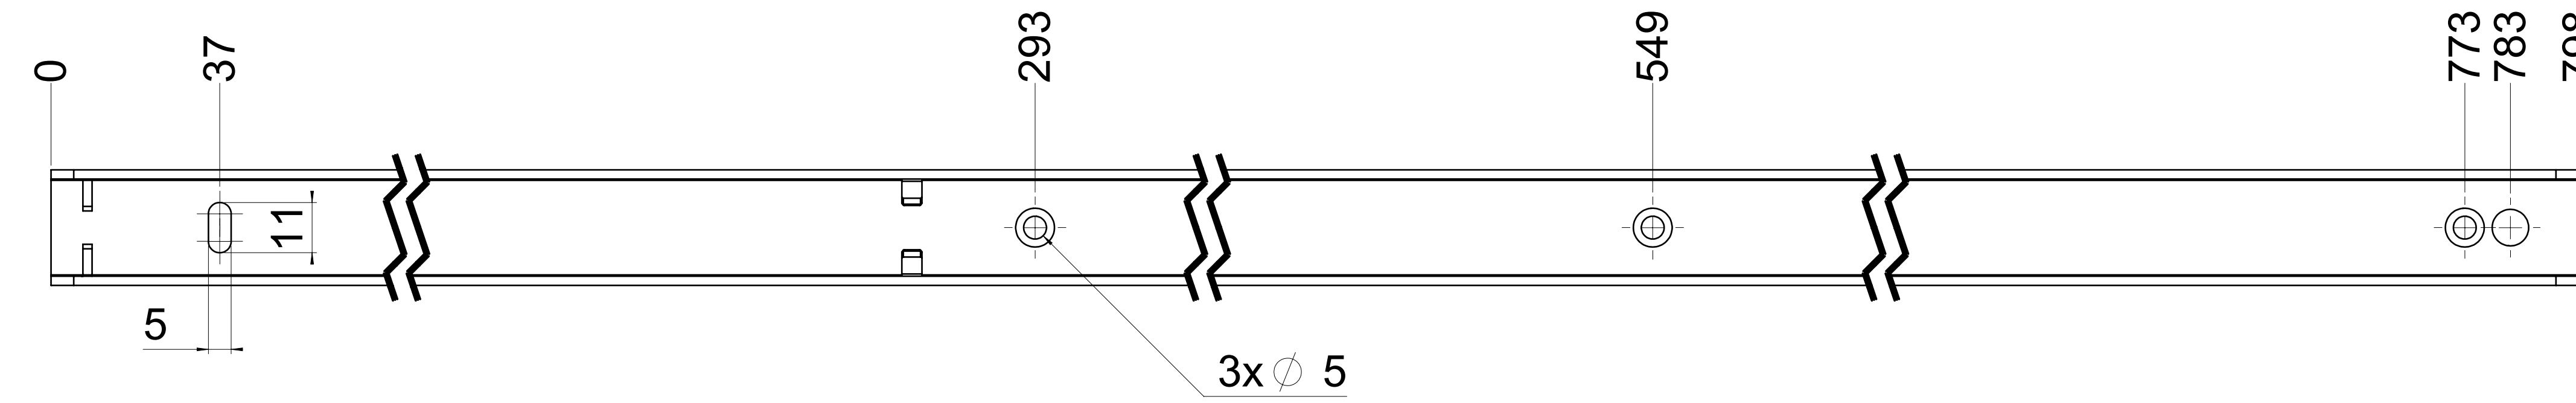

dimensions without coating / maximum coating allowed 0.1mm

X

top guide cabinet profile

top guide drawer profile

bottom guide drawer profile

bottom guide cabinet profile

⚠ = check dimension, next free check number

final approval

customer name:

signed by:

date:

| all dimensions in mm | | | |
|--|---------------------|--------------|--|
| This drawing remains our property and may not be multiplied neither be disclosed to third parties (§§1,3 and 5 from the copyright Act (UrhG)) covered according to DIN ISO 15015 | | | |
| scale: | 1:1 | surface: | steel |
| material: | semi finished parts | AO | |
| drawn: | 21-11-2021 | name: | GB |
| proven: | 00-00-0000 | description: | FR 777A / 80 EN (mm) |
| | | | progressive-action full-extension drawerslide / bottom mount |
| | | | drawing number: |
| Filterer AG & Co KG A-6800 Lustenau / Austria Filterer AG CH-8430 St. Margrethen | | | 777A.800-GA.0000 |
| | | | replaces version 03/16 |
| changes | date | na. | |

dimensions without coating / maximum coating allowed 0.1mm

X

2

796

page 2 of 2

⚠ = check dimension , next free check number ⚠

final approval

customer name:

signed by:

date:

| all dimensions in mm | | | | DIN ISO 128-30 missing dimensions see 3D = theor. intersection | |
|--|------------|----------|-------|--|--|
| This drawing remains our property and may not be multiplied neither be disclosed to third parties (§§1,3 and 5 from the copyright Act (UrhG)) covered according to DIN ISO 16016 | | | | material: semi finished parts: AO | |
| scale: | 1:1 | surface: | steel | (technical requirements Filterer) | |
| drawn: | 21-11-2021 | name: | GB | description: FR 777A / 80 - EN (mm) | |
| proven: | 00-00-0000 | date: | 00 | progressive-action full-extension drawerslide / bottom mount | |
| | | | | drawing number: 777A.800-GA.0000 | |
| Filterer AG & Co KG A-6800 Lustenau / Austria Filterer AG CH-8430 St. Margrethen | | | | replaces version 03/16 | |
| changes | date | na. | | includo beaburger | |