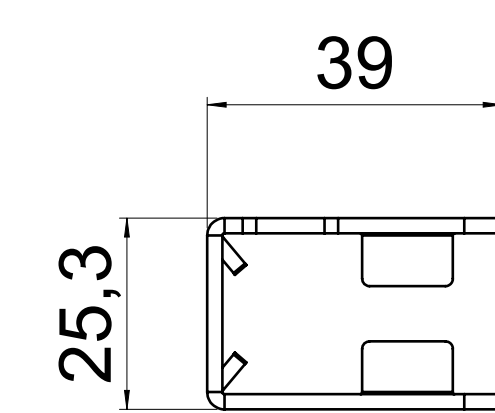

dimensions without coating / maximum coating allowed 0.1mm

X

top guide cabinet profile

top guide drawer profile

bottom guide drawer profile

bottom guide cabinet profile

⚠ = check dimension, next free check number

final approval

customer name:

signed by:

date:

| all dimensions in mm | | | |
|--|---------------------|--------------|--|
| This drawing remains our property and may not be multiplied neither be disclosed to third parties (§§1,3 and 5 from the copyright Act (UrhG)) covered according to DIN ISO 15015 | | | |
| scale: | 1:1 | surface: | steel |
| material: | semi finished parts | AO | |
| drawn: | 21-11-2021 | name: | GB |
| proven: | 00-00-0000 | description: | FR 777A / 80 EN (mm) |
| | | | progressive-action full-extension drawerslide / bottom mount |
| | | | drawing number: |
| Filterer AG & Co KG A-6800 Lustenau / Austria Filterer AG CH-8430 St. Margrethen | | | 777A.800-GA.0000 |
| | | | replaces version 03/16 |
| changes | date | na. | |

dimensions without coating / maximum coating allowed 0.1mm

X

2

796

page 2 of 2

⚠ = check dimension , next free check number ⚠

final approval

customer name:

signed by:

date:

| all dimensions in mm | | | | DIN ISO 128-30 missing dimensions see 3D = theor. intersection | |
|--|------------|----------|-------|--|--|
| This drawing remains our property and may not be multiplied neither be disclosed to third parties (§§1,3 and 5 from the copyright Act (UrhG)) covered according to DIN ISO 16016 | | | | material: semi finished parts: AO | |
| scale: | 1:1 | surface: | steel | (technical requirements Filterer) | |
| drawn: | 21-11-2021 | name: | GB | description: FR 777A / 80 - EN (mm) | |
| proven: | 00-00-0000 | date: | 00 | progressive-action full-extension drawerslide / bottom mount | |
| | | | | drawing number: 777A.800-GA.0000 | |
| Filterer AG & Co KG A-6800 Lustenau / Austria Filterer AG CH-8430 St. Margrethen | | | | replaces version 03/16 | |
| changes | date | na. | | includo beaburger | |