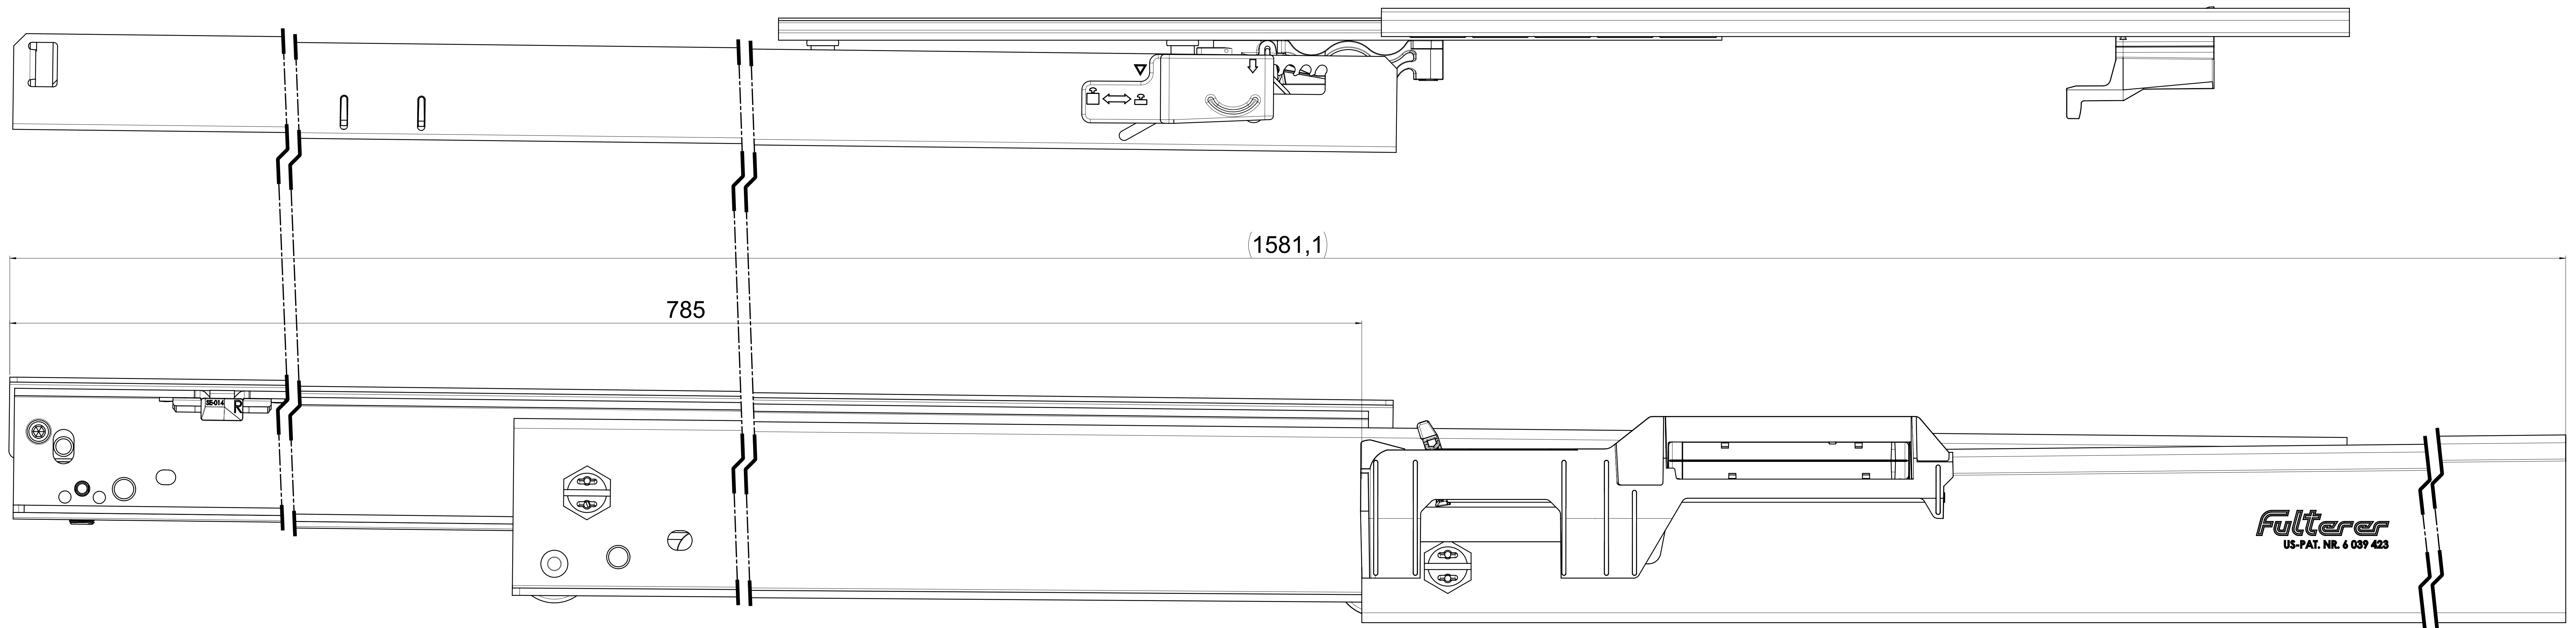

dimensions without coating / maximum coating allowed 0.1mm

X

top guide cabinet profile

top guide drawer profile

bottom guide drawer profile

bottom guide cabinet profile

⚠ = check dimension, next free check number

final approval

customer name:

signed by:

date:

| all dimensions in mm | | | |
|--|---------------------|--------------|--|
| This drawing remains our property and may not be multiplied neither be disclosed to third parties (§§1,3 and 5 from the copyright Act (UrhG)) covered according to DIN ISO 15015 | | | |
| scale: | 1:1 | surface: | steel |
| material: | semi finished parts | AO | |
| drawn: | 21-11-2021 | name: | GB |
| proven: | 00-00-0000 | description: | FR 777A / 80 EN (mm) |
| | | | progressive-action full-extension drawerslide / bottom mount |
| | | | drawing number: |
| Filterer AG & Co KG A-6800 Lustenau / Austria Filterer AG CH-8430 St. Margrethen | | | 777A.800-GA.0000 |
| | | | replaces version 03/16 |
| changes | date | na. | |

dimensions without coating / maximum coating allowed 0.1mm

X

2

796

page 2 of 2

⚠ = check dimension , next free check number ⚠

final approval

customer name:

signed by:

date:

| all dimensions in mm | | | | DIN ISO 128-30 missing dimensions see 3D = theor. intersection | |
|--|------------|----------|-------|--|--|
| This drawing remains our property and may not be multiplied neither be disclosed to third parties (§§1,3 and 5 from the copyright Act (UrhG)) covered according to DIN ISO 16016 | | | | material: semi finished parts: AO | |
| scale: | 1:1 | surface: | steel | (technical requirements Filterer) | |
| drawn: | 21-11-2021 | name: | GB | description: FR 777A / 80 - EN (mm) | |
| proven: | 00-00-0000 | date: | 00 | progressive-action full-extension drawerslide / bottom mount | |
| | | | | drawing number: 777A.800-GA.0000 | |
| Filterer AG & Co KG A-6800 Lustenau / Austria Filterer AG CH-8430 St. Margrethen | | | | replaces version 03/16 | |
| changes | date | na. | | includo beaburger | |