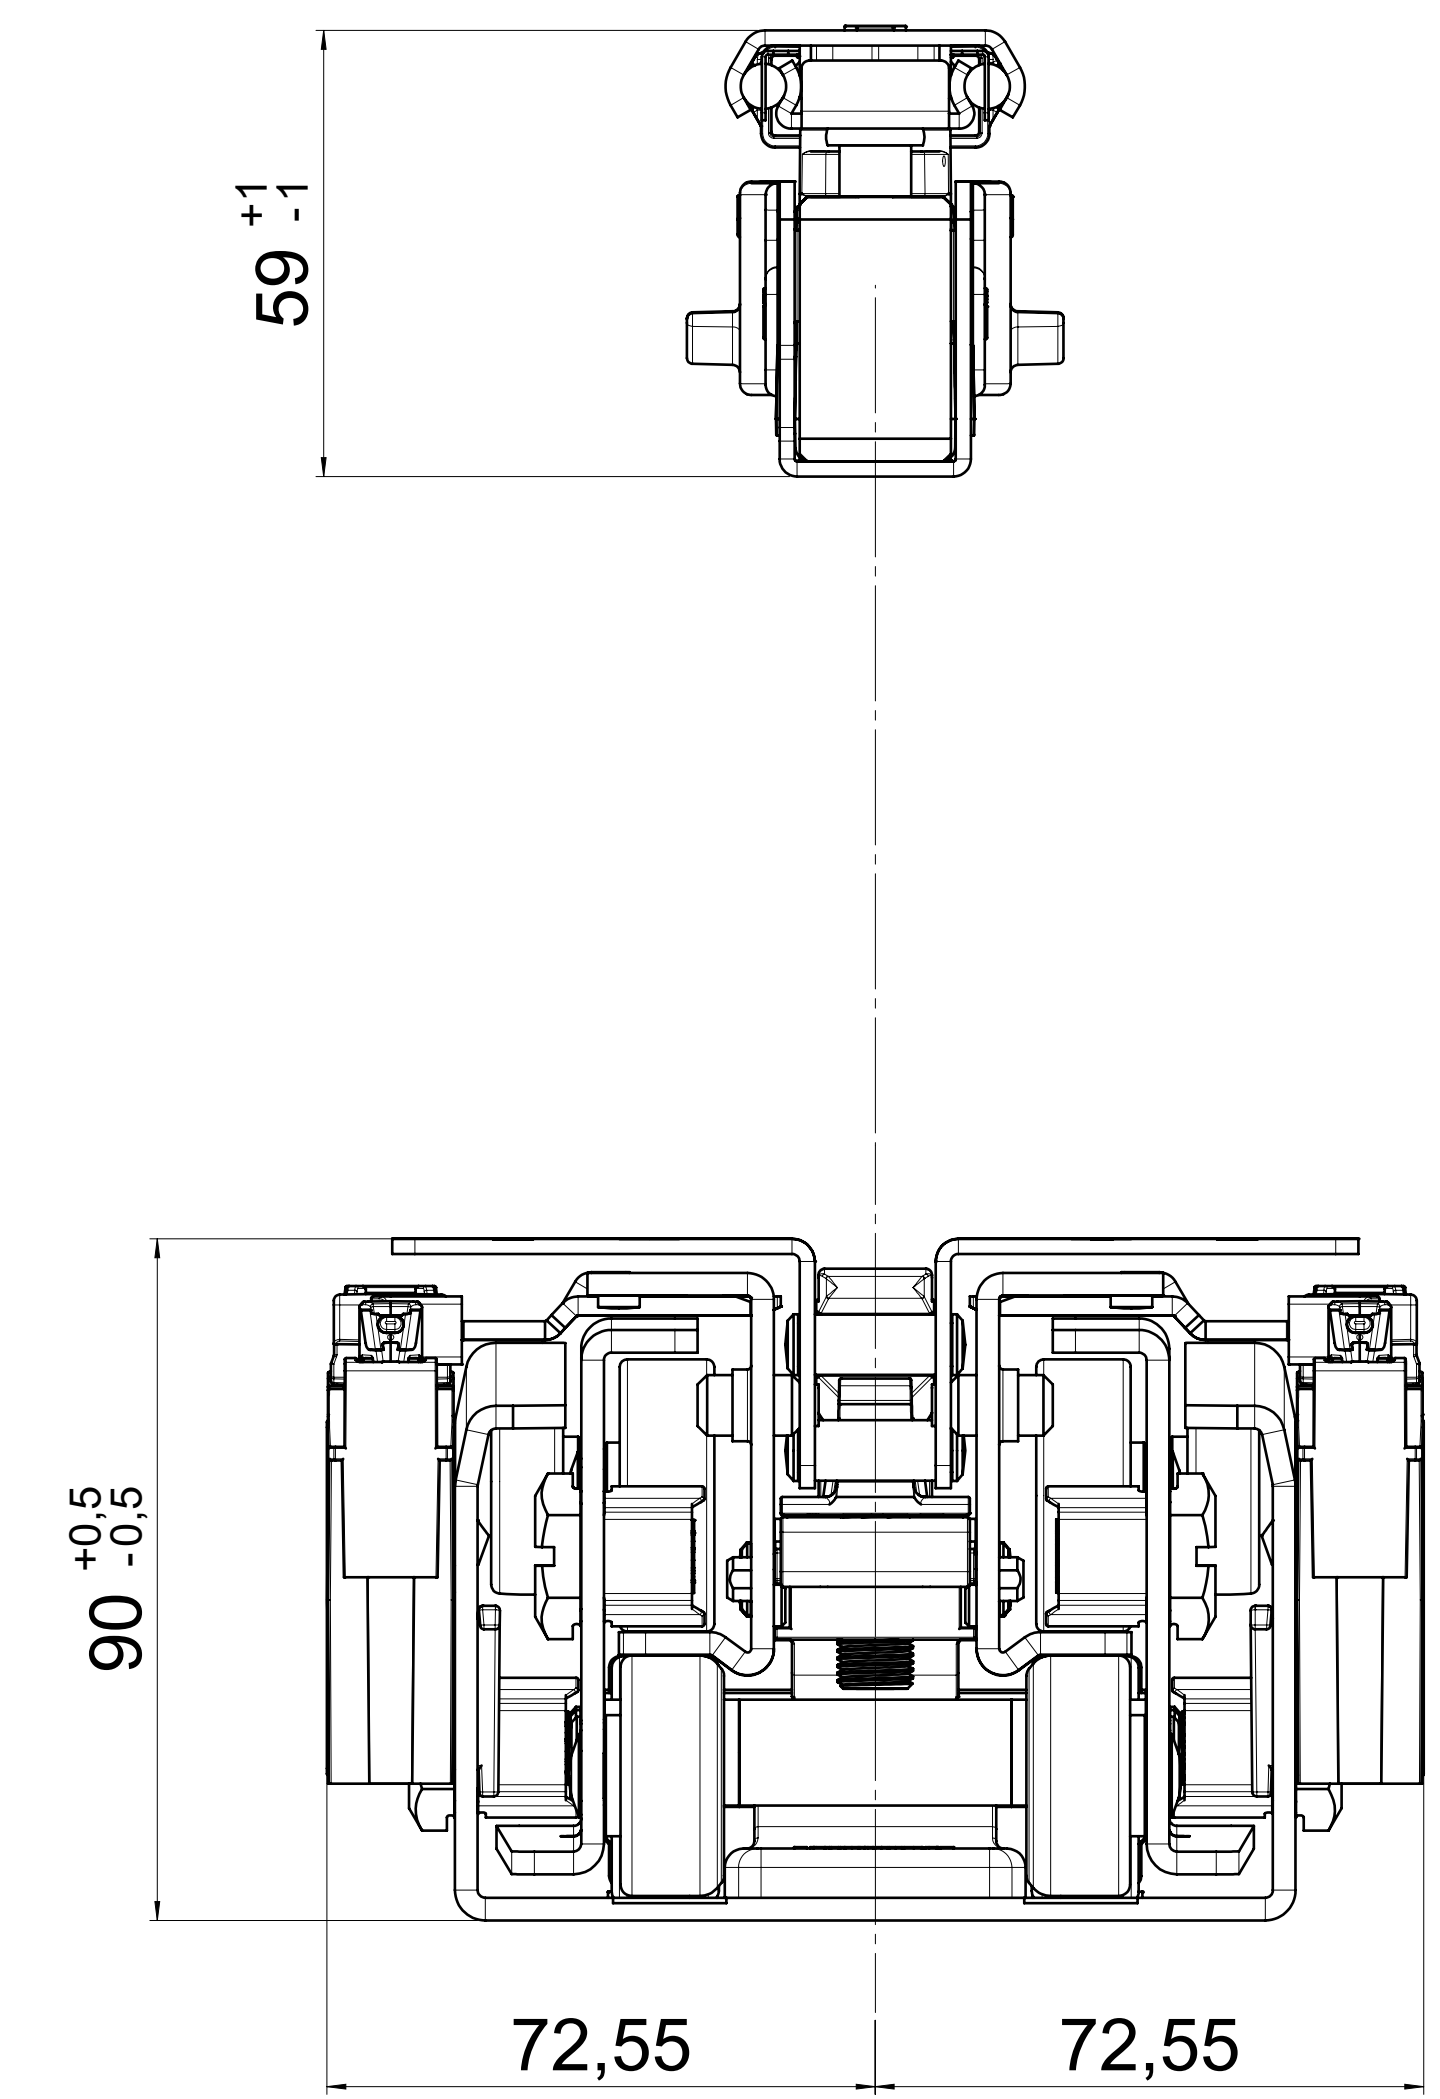

dimensions without coating / maximum coating allowed 0.1mm

X

top guide cabinet profile

top guide drawer profile

bottom guide drawer profile

bottom guide cabinet profile

⚠ = check dimension, next free check number

final approval

customer name:

signed by:

date:

| all dimensions in mm | | | |
|--|---------------------|--------------|--|
| This drawing remains our property and may not be multiplied neither be disclosed to third parties (§§1,3 and 5 from the copyright Act (UrhG)) covered according to DIN ISO 15015 | | | |
| scale: | 1:1 | surface: | steel |
| material: | semi finished parts | AO | |
| drawn: | 21-11-2021 | name: | GB |
| proven: | 00-00-0000 | description: | FR 777A / 80 EN (mm) |
| | | | progressive-action full-extension drawerslide / bottom mount |
| | | | drawing number: |
| Filterer AG & Co KG A-6800 Lustenau / Austria Filterer AG CH-8430 St. Margrethen | | | 777A.800-GA.0000 |
| | | | replaces version 03/16 |
| changes | date | na. | |

dimensions without coating / maximum coating allowed 0.1mm

X

2

796

page 2 of 2

⚠ = check dimension , next free check number ⚠

final approval

customer name:

signed by:

date:

| all dimensions in mm | | | | DIN ISO 128-30 missing dimensions see 3D = theor. intersection | |
|--|------------|----------|-------|--|--|
| This drawing remains our property and may not be multiplied neither be disclosed to third parties (§§1,3 and 5 from the copyright Act (UrhG)) covered according to DIN ISO 16016 | | | | material: semi finished parts: AO | |
| scale: | 1:1 | surface: | steel | (technical requirements Filterer) | |
| drawn: | 21-11-2021 | name: | GB | description: FR 777A / 80 - EN (mm) | |
| proven: | 00-00-0000 | date: | 00 | progressive-action full-extension drawerslide / bottom mount | |
| | | | | drawing number: 777A.800-GA.0000 | |
| Filterer AG & Co KG A-6800 Lustenau / Austria Filterer AG CH-8430 St. Margrethen | | | | replaces version 03/16 | |
| changes | date | na. | | includo beaburger | |