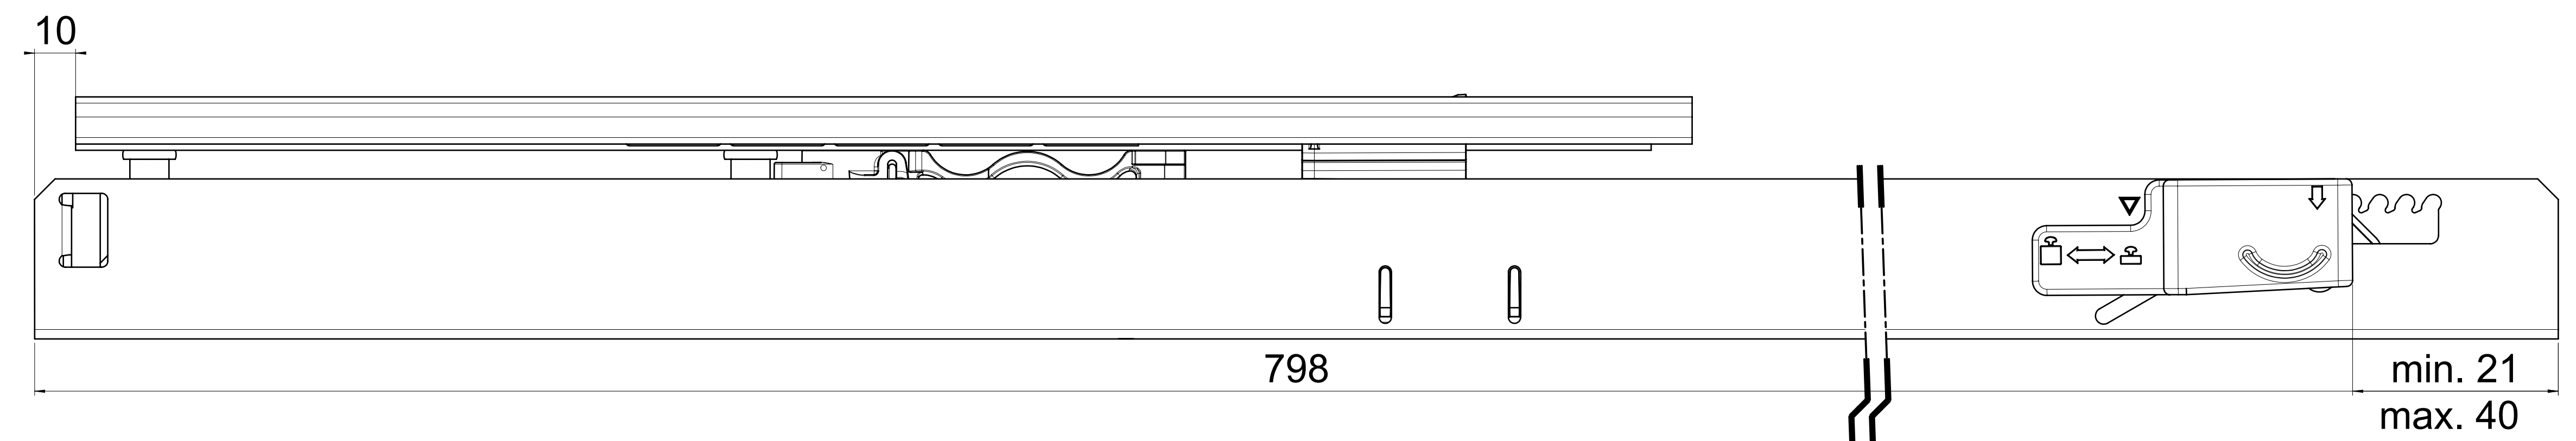

dimensions without coating / maximum coating allowed 0.1mm

X

top guide cabinet profile

top guide drawer profile

bottom guide drawer profile

bottom guide cabinet profile

⚠ = check dimension, next free check number

final approval

customer name:

signed by:

date:

| all dimensions in mm | | | |
|--|---------------------|--------------|--|
| This drawing remains our property and may not be multiplied neither be disclosed to third parties (§§1,3 and 5 from the copyright Act (UrhG)) covered according to DIN ISO 15015 | | | |
| scale: | 1:1 | surface: | steel |
| material: | semi finished parts | AO | |
| drawn: | 21-11-2021 | name: | GB |
| proven: | 00-00-0000 | description: | FR 777A / 80 EN (mm) |
| | | | progressive-action full-extension drawerslide / bottom mount |
| | | | drawing number: |
| Filterer AG & Co KG A-6800 Lustenau / Austria Filterer AG CH-8430 St. Margrethen | | | 777A.800-GA.0000 |
| | | | replaces version 03/16 |
| changes | date | na. | |

dimensions without coating / maximum coating allowed 0.1mm

X

2

796

page 2 of 2

⚠ = check dimension , next free check number ⚠

final approval

customer name:

signed by:

date:

| all dimensions in mm | | | | DIN ISO 128-30 missing dimensions see 3D = theor. intersection | |
|--|------------|----------|-------|--|--|
| This drawing remains our property and may not be multiplied neither be disclosed to third parties (§§1,3 and 5 from the copyright Act (UrhG)) covered according to DIN ISO 16016 | | | | material: semi finished parts: AO | |
| scale: | 1:1 | surface: | steel | (technical requirements Filterer) | |
| drawn: | 21-11-2021 | name: | GB | description: FR 777A / 80 - EN (mm) | |
| proven: | 00-00-0000 | date: | 00 | progressive-action full-extension drawerslide / bottom mount | |
| | | | | drawing number: 777A.800-GA.0000 | |
| Filterer AG & Co KG A-6800 Lustenau / Austria Filterer AG CH-8430 St. Margrethen | | | | replaces version 03/16 | |
| changes | date | na. | | includo beaburger | |