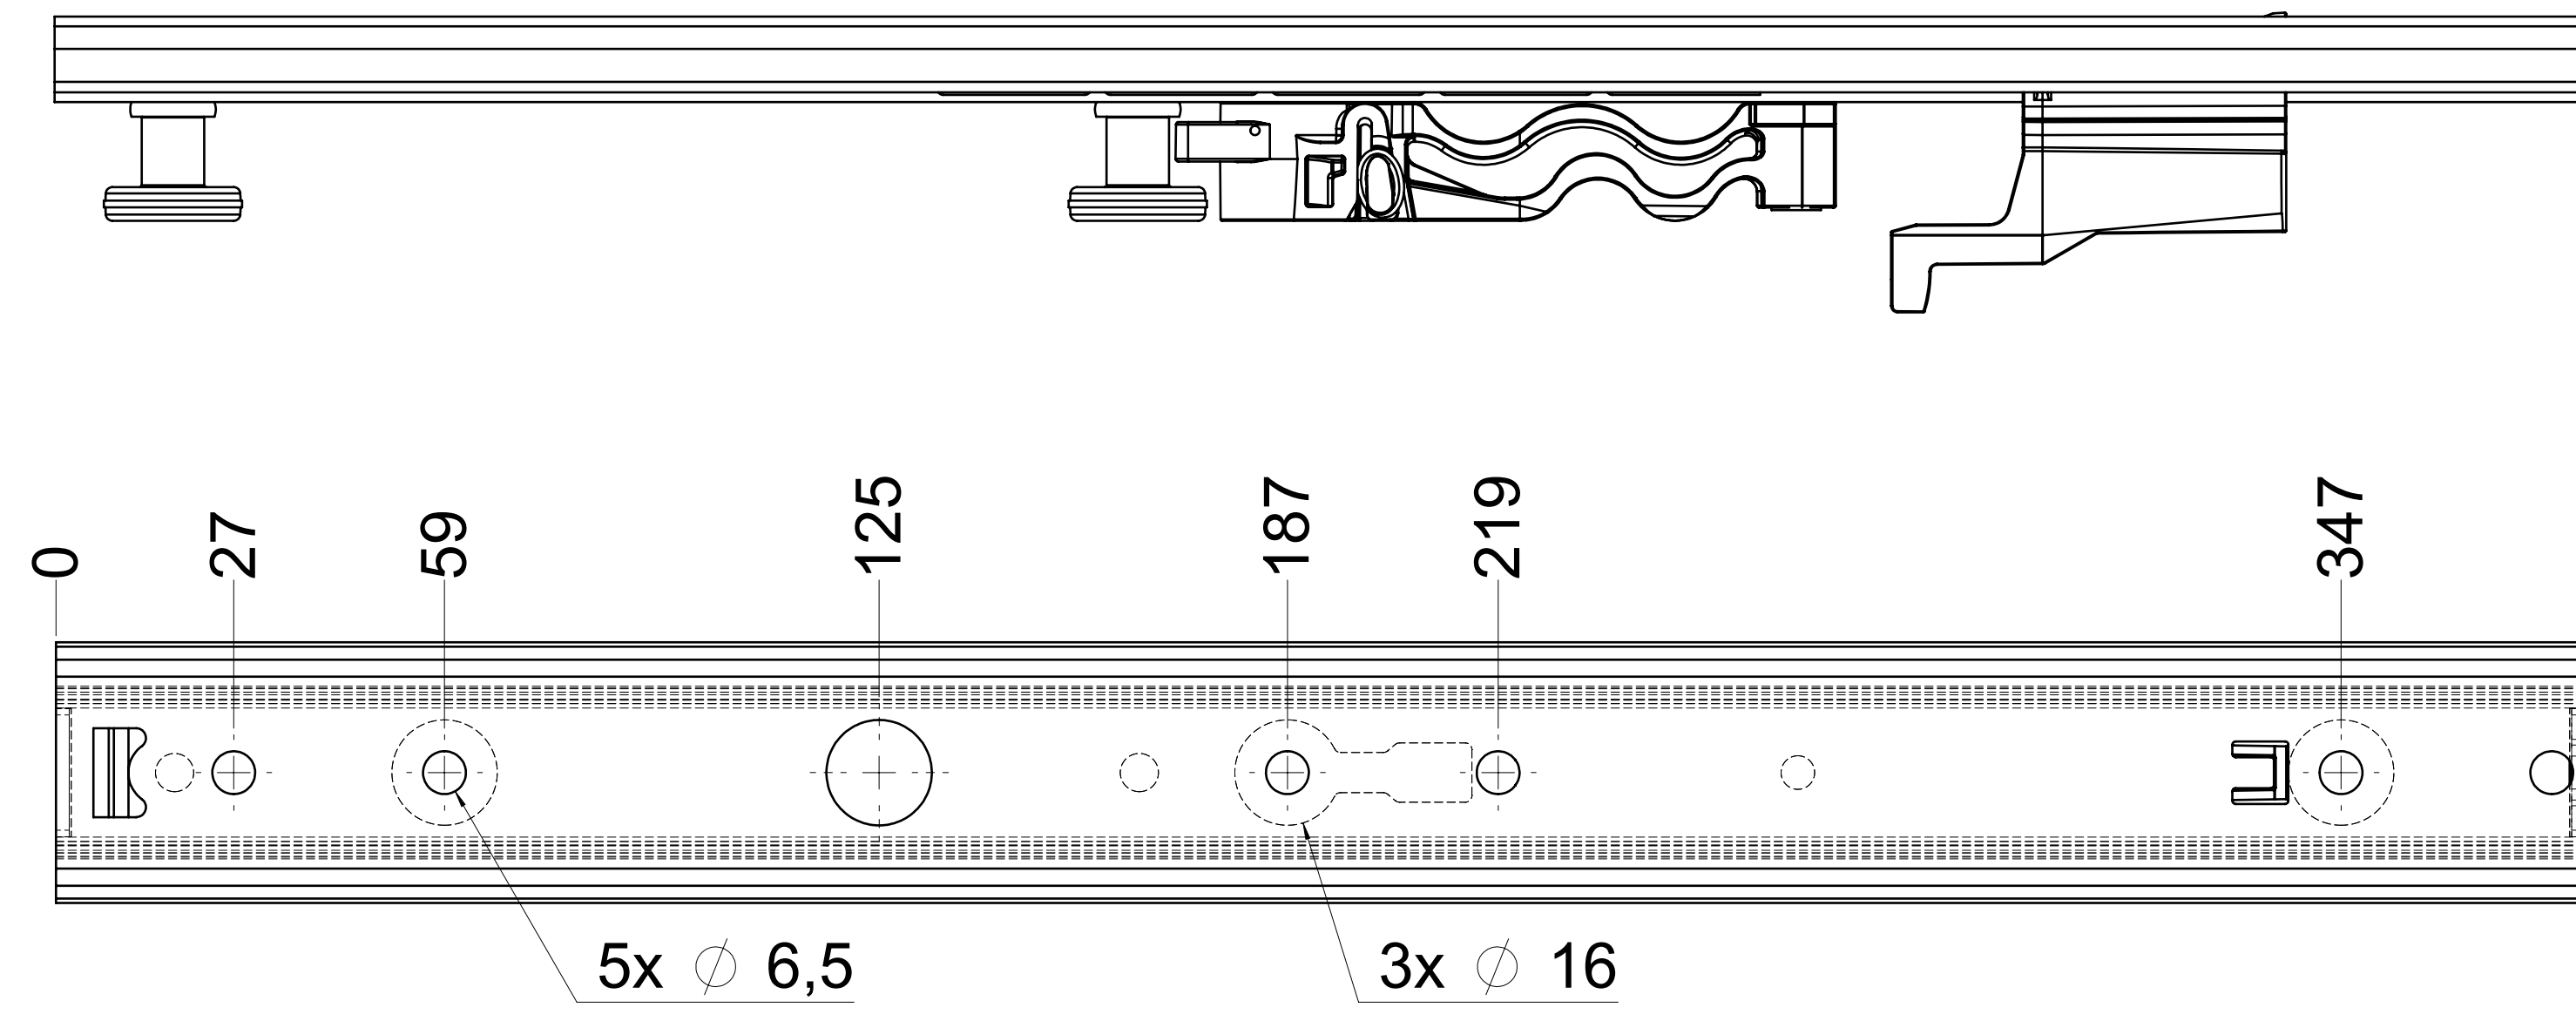

dimensions without coating / maximum coating allowed 0.1mm

X

top guide cabinet profile

top guide drawer profile

bottom guide drawer profile

bottom guide cabinet profile

⚠ = check dimension, next free check number

final approval

customer name:

signed by:

date:

| all dimensions in mm | | | |
|--|---------------------|--------------|--|
| This drawing remains our property and may not be multiplied neither be disclosed to third parties (§§1,3 and 5 from the copyright Act (UrhG)) covered according to DIN ISO 15015 | | | |
| scale: | 1:1 | surface: | steel |
| material: | semi finished parts | AO | |
| drawn: | 21-11-2021 | name: | GB |
| proven: | 00-00-0000 | description: | FR 777A / 80 EN (mm) |
| | | | progressive-action full-extension drawerslide / bottom mount |
| | | | drawing number: |
| Filterer AG & Co KG A-6800 Lustenau / Austria Filterer AG CH-8430 St. Margrethen | | | 777A.800-GA.0000 |
| | | | replaces version 03/16 |
| changes | date | na. | |

dimensions without coating / maximum coating allowed 0.1mm

X

2

796

page 2 of 2

⚠ = check dimension , next free check number ⚠

final approval

customer name:

signed by:

date:

| all dimensions in mm | | | | DIN ISO 128-30 missing dimensions see 3D = theor. intersection | |
|--|------------|----------|-------|--|--|
| This drawing remains our property and may not be multiplied neither be disclosed to third parties (§§1,3 and 5 from the copyright Act (UrhG)) covered according to DIN ISO 16016 | | | | material: semi finished parts: AO | |
| scale: | 1:1 | surface: | steel | (technical requirements Filterer) | |
| drawn: | 21-11-2021 | name: | GB | description: FR 777A / 80 - EN (mm) | |
| proven: | 00-00-0000 | date: | 00 | progressive-action full-extension drawerslide / bottom mount | |
| | | | | drawing number: 777A.800-GA.0000 | |
| Filterer AG & Co KG A-6800 Lustenau / Austria Filterer AG CH-8430 St. Margrethen | | | | replaces version 03/16 | |
| changes | date | na. | | includo beaburger | |