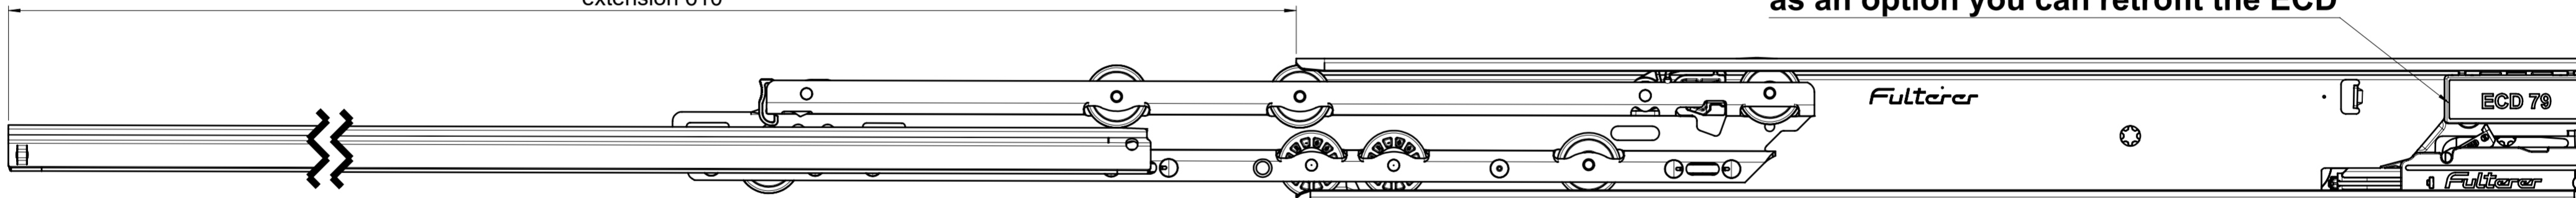

drawn on the left (mirrored on the right)

extension 610

as an option you can retrofit the ECD

length 550

final approval	customer name:
	signed by:
	date:

all dimensions in mm			
missing dimensions see 3D ∅ = theor. intersection	scale: 1:1	surface/color:	material: CS (technical requirements Fulterer)
prototype approval		drawn: 2024-01-15 RK	description: FR 796-550 CS EN (mm) progressive-action over-extension drawerslide / bottom mount
		proven: 2024-01-15 RK	drawing number: CS# 796.550-GA.L500
① PDM	2021-01-15 RK	Fulterer Fulterer AG & Co KG A-6890 Lustenau	replaces the edition:
ind. changes	date name	Fulterer AG CH-9430 St. Margrethen	