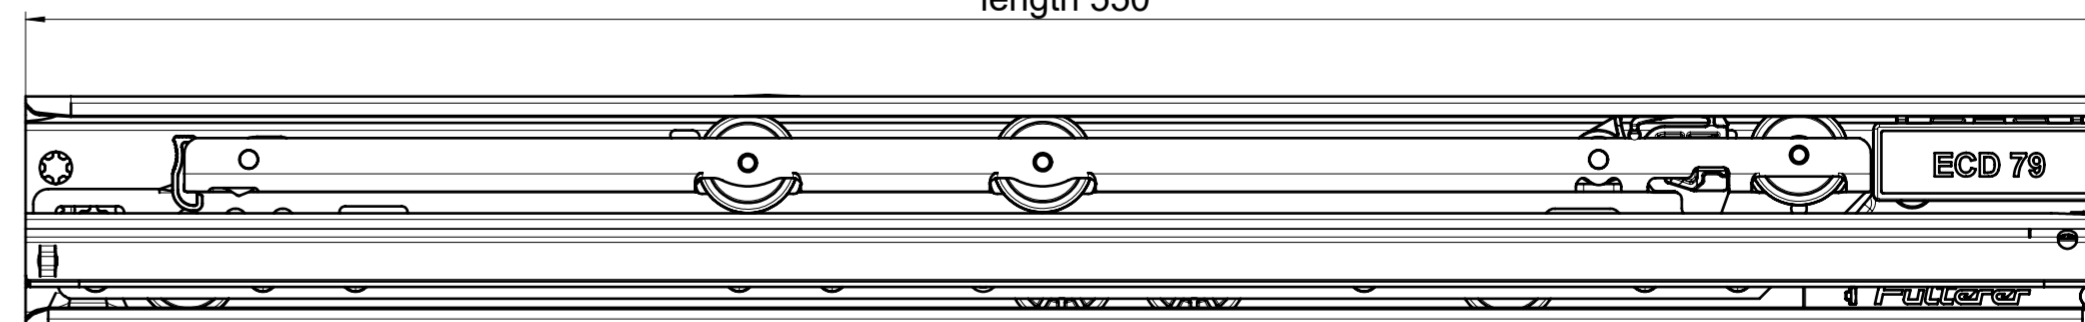

drawn on the left (mirrored on the right)

extension 610

as an option you can retrofit the ECD

length 550

final approval	customer name:
	signed by:
	date:

all dimensions in mm			
missing dimensions see 3D ∅ = theor. intersection	scale: 1:1	surface/color:	material: CS (technical requirements Fulterer)
prototype approval		drawn: 2024-01-15 RK	description: FR 796-550 CS EN (mm) progressive-action over-extension drawerslide / bottom mount
		proven: 2024-01-15 RK	drawing number: CS# 796.550-GA.L500
① PDM	2021-01-15 RK	Fulterer Fulterer AG & Co KG A-6890 Lustenau	replaces the edition:
ind. changes	date name	Fulterer AG CH-9430 St. Margrethen	