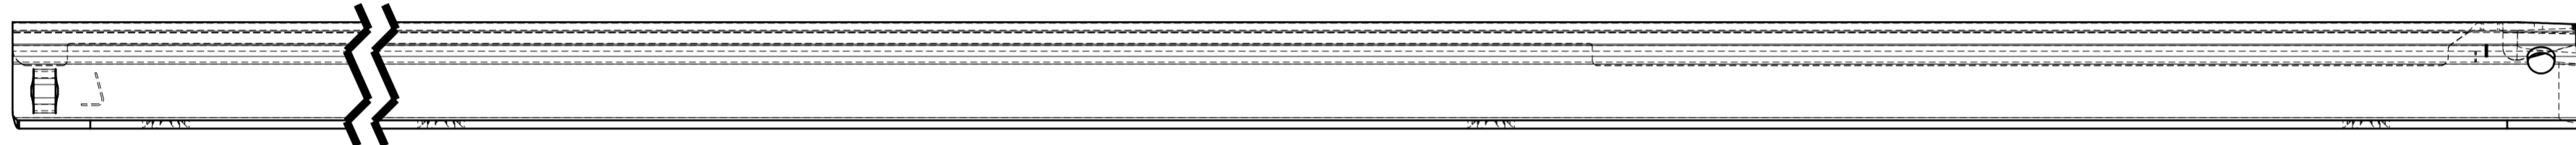

drawn on the left (mirrored on the right)

extension 610

as an option you can retrofit the ECD

length 550

final approval	customer name:
	signed by:
	date:

all dimensions in mm			
missing dimensions see 3D ∅ = theor. intersection	scale: 1:1	surface/color:	material: CS (technical requirements Fulterer)
prototype approval		drawn: 2024-01-15 RK	description: FR 796-550 CS EN (mm) progressive-action over-extension drawerslide / bottom mount
		proven: 2024-01-15 RK	drawing number: CS# 796.550-GA.L500
① PDM	2021-01-15 RK	Fulterer Fulterer AG & Co KG A-6890 Lustenau	replaces the edition:
ind. changes	date name	Fulterer AG CH-9430 St. Margrethen	