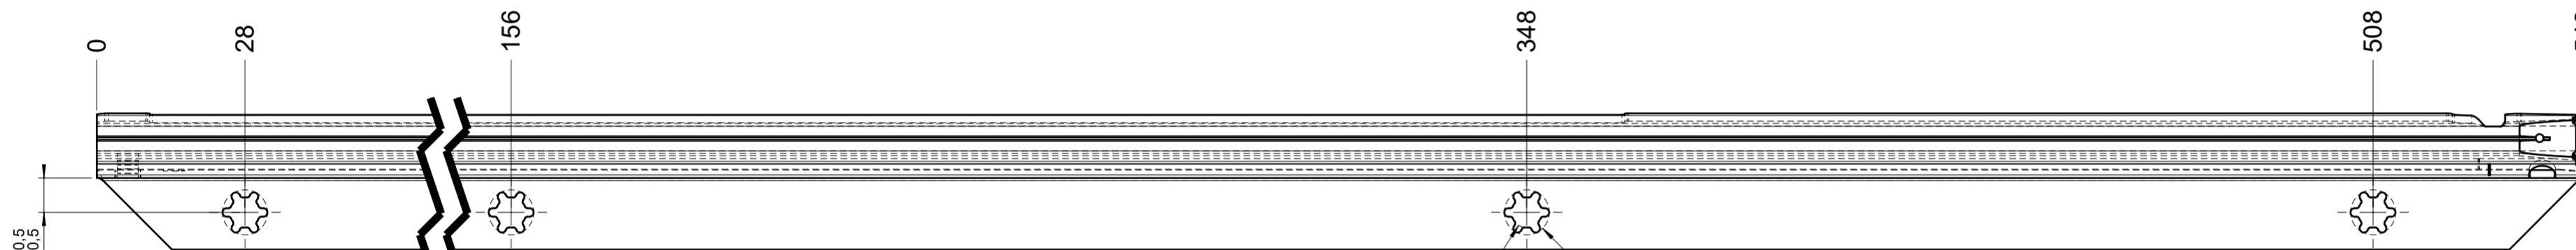

drawn on the left (mirrored on the right)

extension 610

as an option you can retrofit the ECD

length 550

final approval	customer name:
	signed by:
	date:

all dimensions in mm			
missing dimensions see 3D ∅ = theor. intersection	scale: 1:1	surface/color:	material: CS (technical requirements Fulterer)
prototype approval		drawn: 2024-01-15 RK	description: FR 796-550 CS EN (mm) progressive-action over-extension drawerslide / bottom mount
		proven: 2024-01-15 RK	drawing number: CS# 796.550-GA.L500
① PDM	2021-01-15 RK	Fulterer Fulterer AG & Co KG A-6890 Lustenau	replaces the edition:
ind. changes	date name	Fulterer AG CH-9430 St. Margrethen	