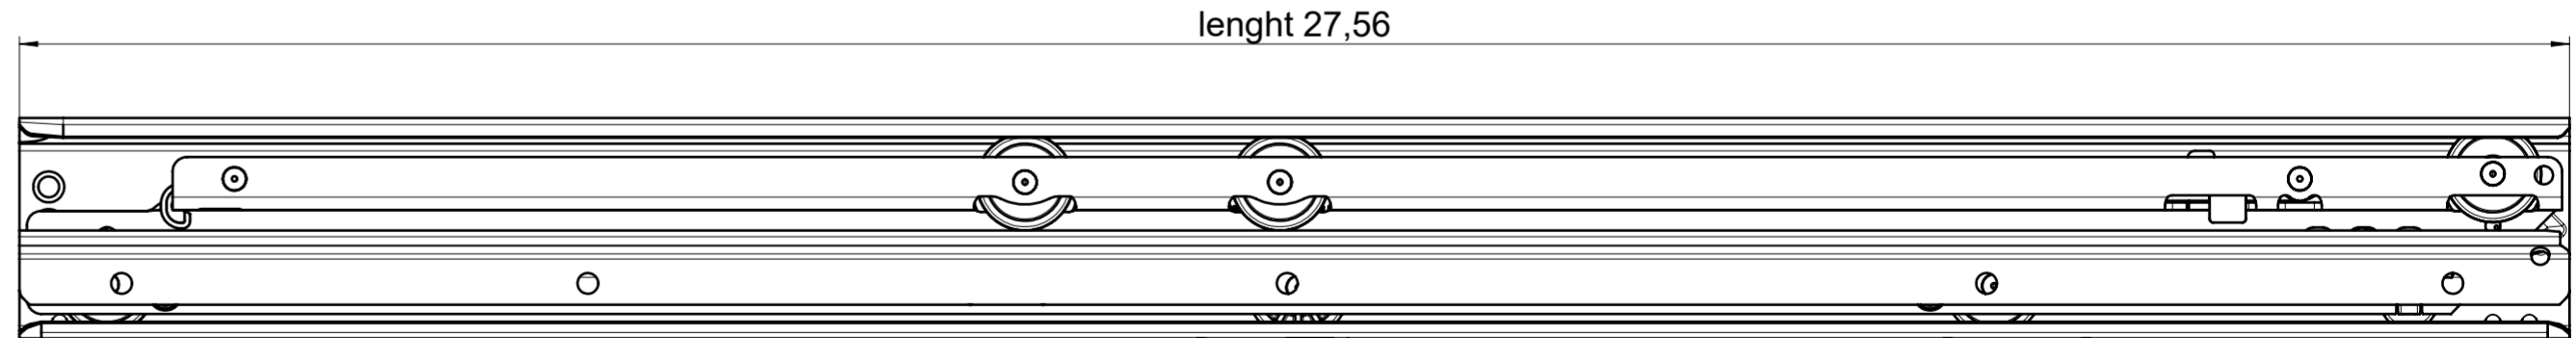

drawn left (right mirrorimage)

final approval

customer name:

signed by:

date:

all dimensions in inch				DIN ISO 128-30 missing dimensions see 3D = theor. intersection	
This drawing remains our property and may not be multiplied neither be disclosed to third parties (§§1,3 and 5 from the copyright Act (UrhG)) covered according to DIN ISO 16016					
scale: 1:1		surface:		material, semi finished parts: CS (technical requirements Fulterer)	
drawn 20-04-2023		date 20-04-2023		name FM	
proven 20-04-2023		date 20-04-2023		name pr	
				description: FR 790 / 70 CS EN (inch) progressive-action over-extension drawerslide / side mount	
Fulterer AG & Co KG A-6890 Lustenau / Austria Fulterer AG CH-9430 St. Margrethen				drawing number: CS# 790.700-GA.L103	
changes				replaces version date:	