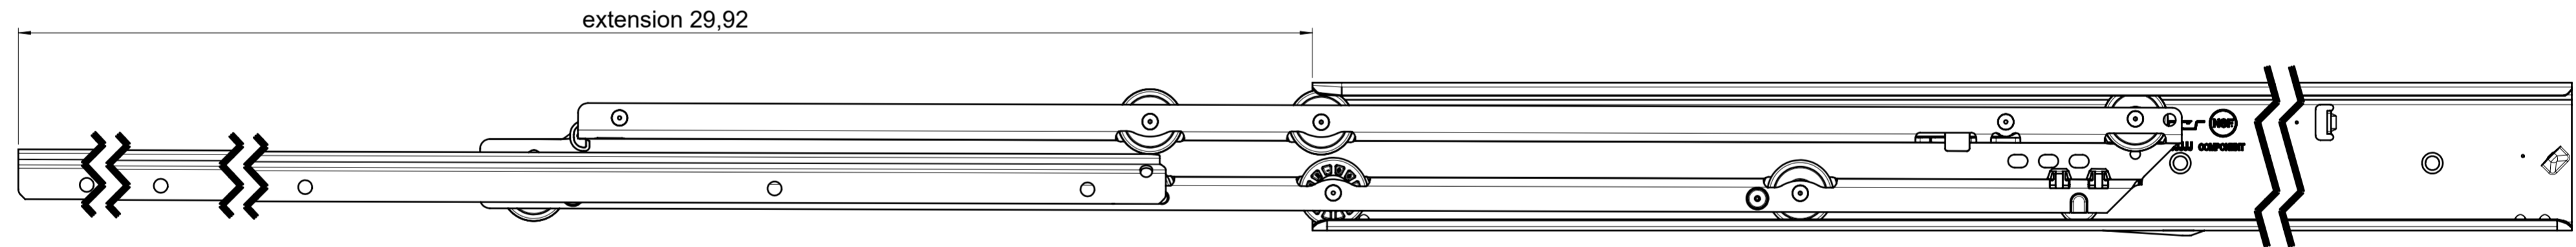

drawn left (right mirrorimage)

final approval

customer name:

signed by:

date:

all dimensions in inch				DIN ISO 128-30 missing dimensions see 3D = theor. intersection	
This drawing remains our property and may not be multiplied neither be disclosed to third parties (§§1,3 and 5 from the copyright Act (UrhG)) covered according to DIN ISO 16016					
scale: 1:1		surface:		material, semi finished parts: CS (technical requirements Fulterer)	
drawn 20-04-2023		date 20-04-2023		name FM	
proven 20-04-2023		date 20-04-2023		name pr	
				description: FR 790 / 70 CS EN (inch) progressive-action over-extension drawerslide / side mount	
Fulterer AG & Co KG A-6890 Lustenau / Austria Fulterer AG CH-9430 St. Margrethen				drawing number: CS# 790.700-GA.L103	
changes				replaces version date:	