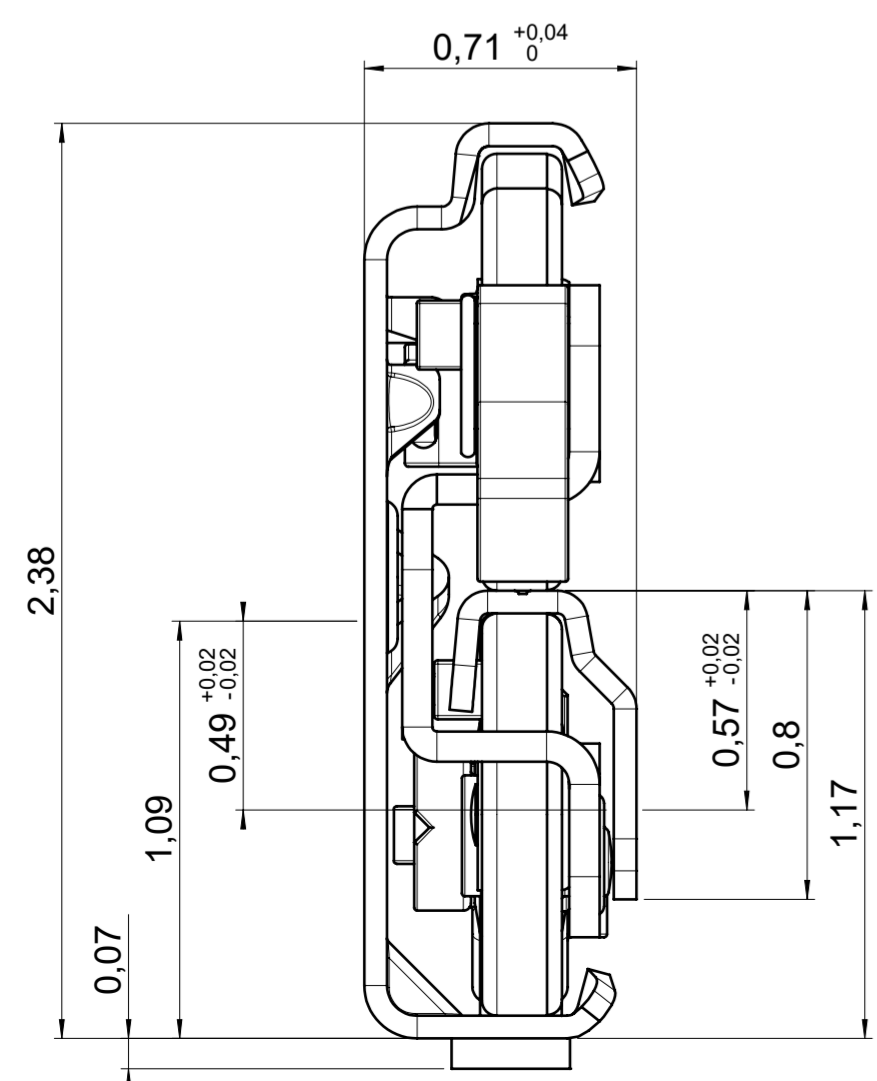

drawn left (right mirrorimage)

final approval

customer name:

signed by:

date:

all dimensions in inch				DIN ISO 128-30 missing dimensions see 3D = theor. intersection	
This drawing remains our property and may not be multiplied neither be disclosed to third parties (§§1,3 and 5 from the copyright Act (UrhG)) covered according to DIN ISO 16016					
scale: 1:1		surface:		material, semi finished parts: CS (technical requirements Fulterer)	
drawn 20-04-2023		date 20-04-2023		name FM	
proven 20-04-2023		date 20-04-2023		name pr	
				description: FR 790 / 70 CS EN (inch) progressive-action over-extension drawerslide / side mount	
Fulterer AG & Co KG A-6890 Lustenau / Austria Fulterer AG CH-9430 St. Margrethen				drawing number: CS# 790.700-GA.L103	
changes				replaces version date:	