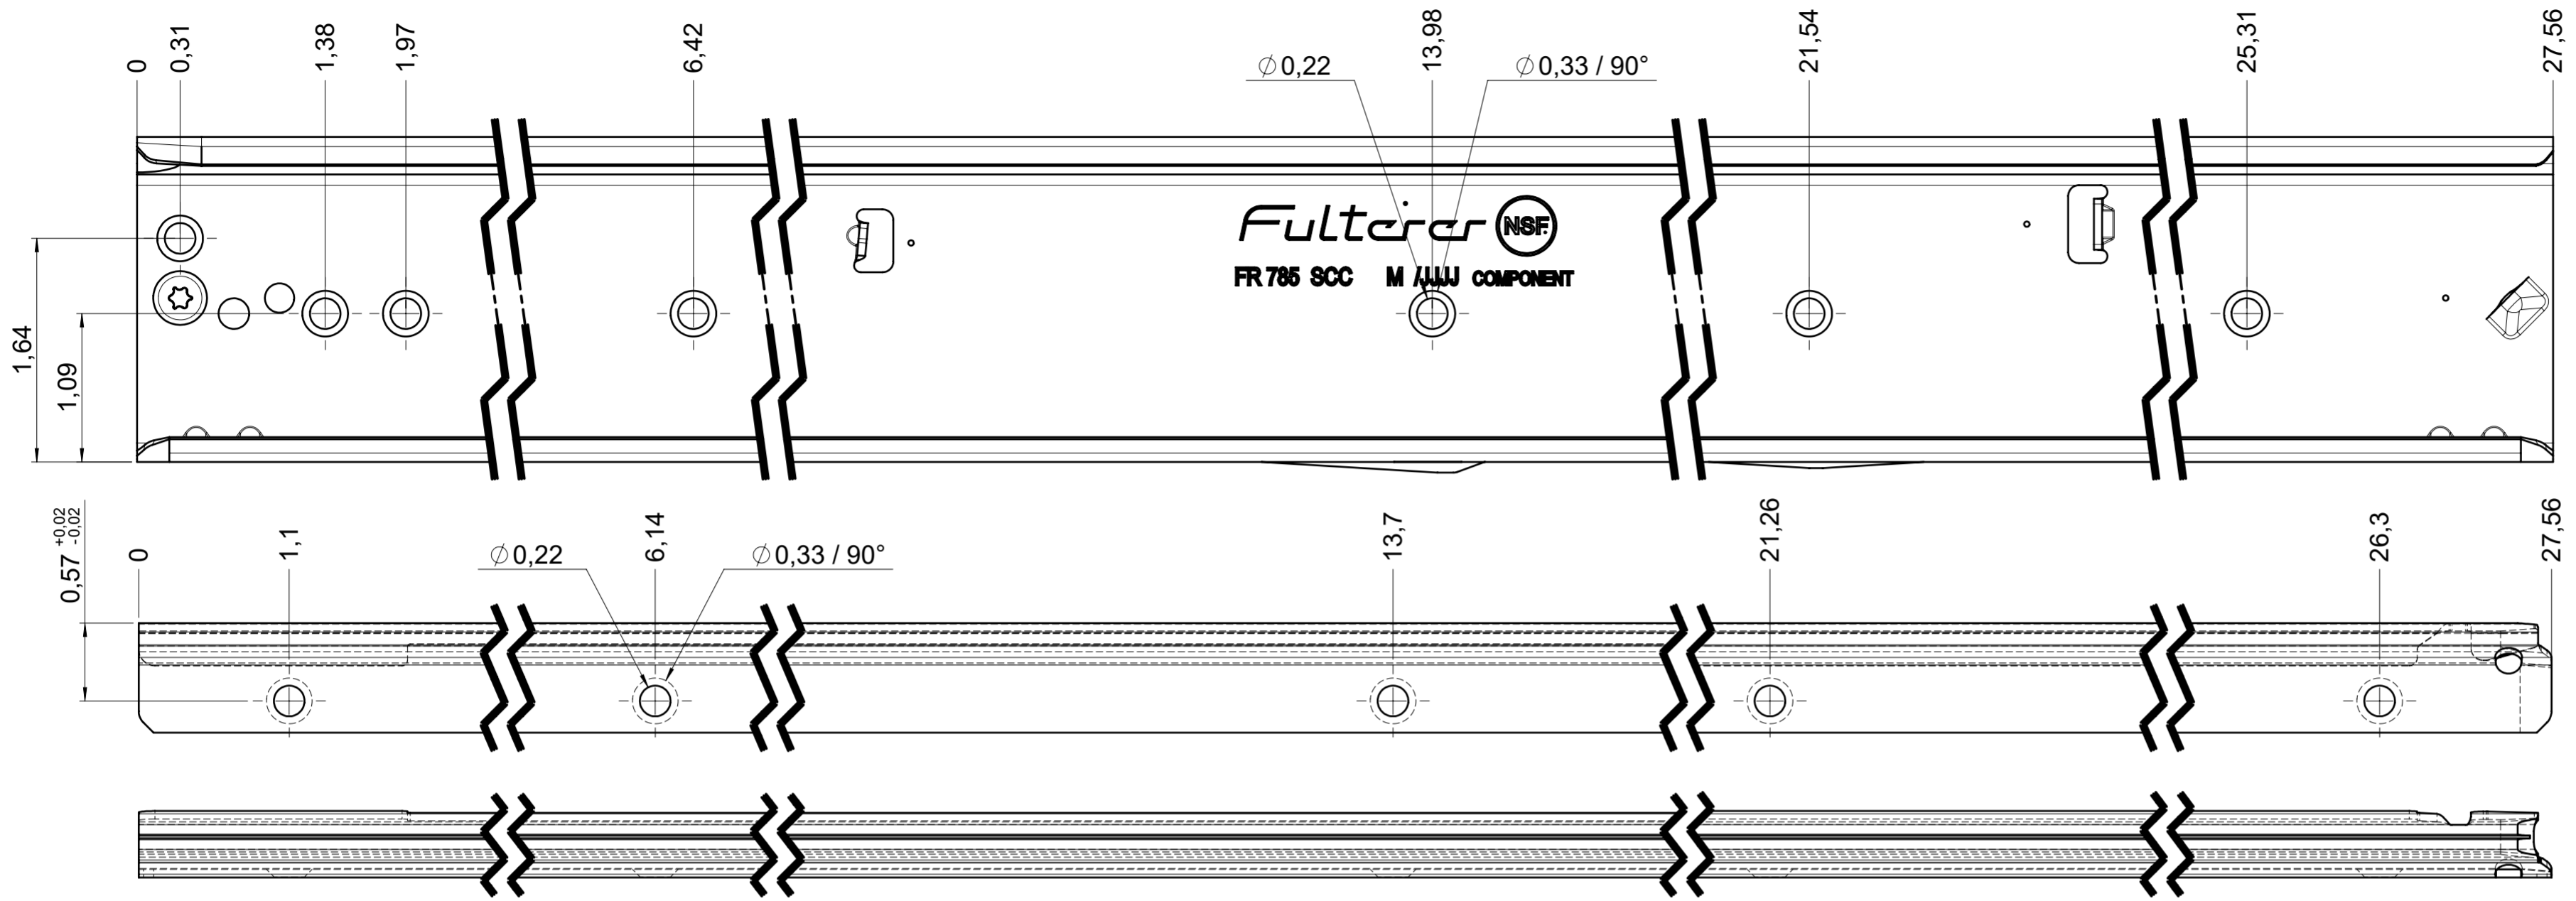

drawn left (right mirrorimage)

final approval

customer name:

signed by:

date:

all dimensions in inch				DIN ISO 128-30 missing dimensions see 3D = theor. intersection	
This drawing remains our property and may not be multiplied neither be disclosed to third parties (§§1,3 and 5 from the copyright Act (UrhG)) covered according to DIN ISO 16016					
scale: 1:1		surface:		material, semi finished parts: CS (technical requirements Fulterer)	
drawn 20-04-2023		date 20-04-2023		name FM	
proven 20-04-2023		date 20-04-2023		name pr	
				description: FR 790 / 70 CS EN (inch) progressive-action over-extension drawerslide / side mount	
Fulterer AG & Co KG A-6890 Lustenau / Austria Fulterer AG CH-9430 St. Margrethen				drawing number: CS# 790.700-GA.L103	
changes				replaces version date:	