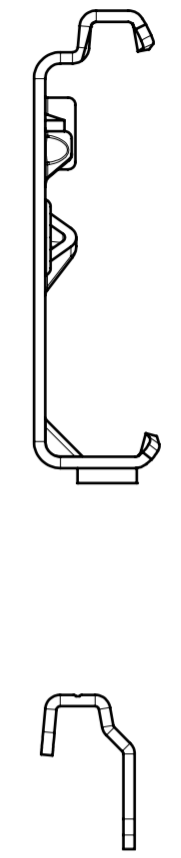

drawn left (right mirrorimage)

final approval

customer name:

signed by:

date:

all dimensions in inch				DIN ISO 128-30 missing dimensions see 3D = theor. intersection	
This drawing remains our property and may not be multiplied neither be disclosed to third parties (§§1,3 and 5 from the copyright Act (UrhG)) covered according to DIN ISO 16016					
scale: 1:1		surface:		material, semi finished parts: CS (technical requirements Fulterer)	
drawn 20-04-2023		date 20-04-2023		name FM	
proven 20-04-2023		date 20-04-2023		name pr	
				description: FR 790 / 70 CS EN (inch) progressive-action over-extension drawerslide / side mount	
Fulterer AG & Co KG A-6890 Lustenau / Austria Fulterer AG CH-9430 St. Margrethen				drawing number: CS# 790.700-GA.L103	
changes				replaces version date:	