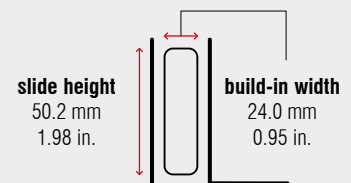

FR 7075A | Full Extension Progressive Action Drawer Slide

Specifications

-  bottom mount
-  24.0 mm / 0.95 in.
-  dynamic up to 75 kg / 165 lbs.
-  solid synthetic rollers
-  steel, powder coated

Characteristics

- low overall height to allow close placement of shallow drawers
- integrated safety clip
- self-closing

Dimensions

Length		Extension		Weight		Item No.
		full extension		per set		lightgrey
mm	inch	mm	inch	kg	lbs.	
400	15.75	385	15.16	*	*	*
450	17.72	435	17.13	*	*	*
500	19.69	485	19.09	*	*	*
550	21.65	535	21.06	*	*	*
600	23.62	585	23.03	*	*	*
650	25.59	635	25.00	*	*	*
700	27.56	685	26.97	*	*	*
750	29.53	735	28.94	*	*	*

Packing Unit – Sets per Box, all Lengths: 4

* on request