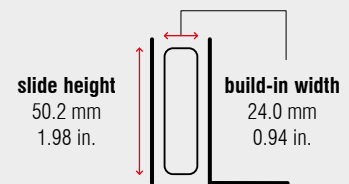

FR 7075 | Full Extension Progressive Action Drawer Slide

Specifications

-  bottom mount
-  24.0 mm / 0.94 in.
-  dynamic up to 75 kg / 165 lbs.
-  solid synthetic rollers
-  steel, powder coated

Characteristics

- low overall height to allow close placement of shallow drawers
- integrated safety clip
- self-closing

Dimensions

Length		Extension		Weight		Item No.
		full extension		per set		lightgrey
mm	inch	mm	inch	kg	lbs.	
400	15.75	385	15.16	*	*	*
450	17.72	435	17.13	*	*	*
500	19.69	485	19.09	*	*	*
550	21.65	535	21.06	*	*	*
600	23.62	585	23.03	*	*	*
650	25.59	635	25.00	*	*	*
700	27.56	685	26.97	*	*	*
750	29.53	735	28.94	*	*	*

Packing Unit – Sets per Box, all Lengths: 4

* on request