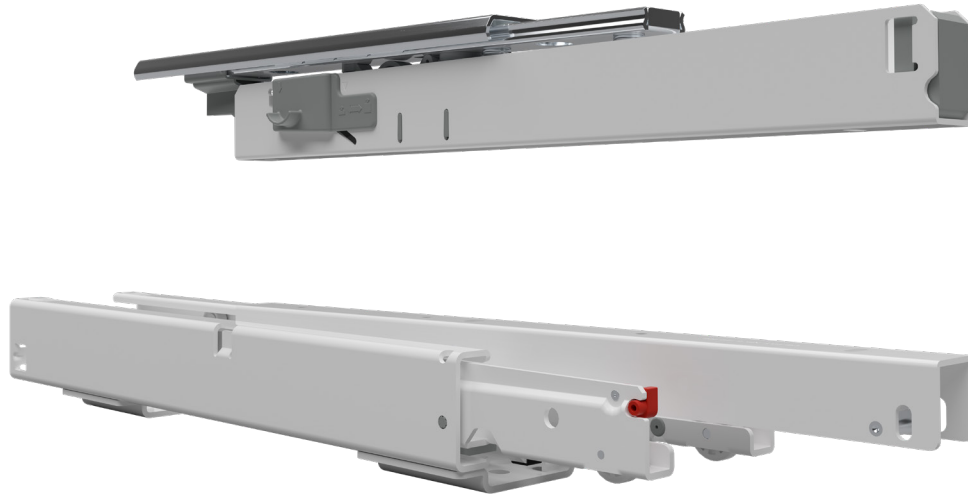

FR 775A ECD

Full Extension Progressive Action Vertical Pantry Pull-Out Slide System with Top Guide – up to 75 kg / 165 lbs.

Specifications

-  floor mount
-  min. 88.5 mm / 3.48 in.
-  dynamic up to 75 kg / 165 lbs.
-  solid synthetic rollers
-  steel, powder coated

Characteristics

- quick and easy installation through patented slide-on system
- integrated lateral and height adjustment
- recommended maximal cabinet height: 1,500 mm (59.06 in.)
- recommended maximum cabinet width: 400 mm (15.75 in.)

Dimensions

Length		Extension		Weight		Item No.
				per set		pure white
mm	inch	mm	inch	kg	lbs.	
400	15.75	385	15.16	5.67	12.50	4221
450	17.72	435	17.13	6.19	13.64	4222
500	19.69	485	19.09	6.89	15.19	4223
550	21.65	535	21.06	7.41	16.34	4224
600	23.62	585	23.03	8.12	17.89	4225
650	25.59	635	25.00	8.64	19.04	4226
700	27.56	685	26.97	9.16	20.19	4227
750	29.53	735	28.94	9.68	21.33	4228