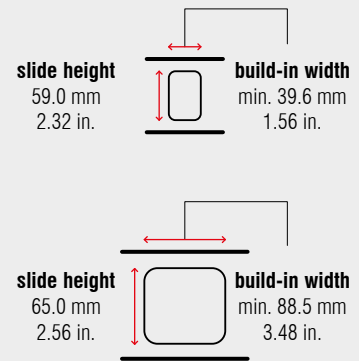

FR 775A ECD

Full Extension Progressive Action Vertical Pantry Pull-Out Slide System with Top Guide – up to 75 kg / 165 lbs.

Specifications

-  floor mount
-  min. 88.5 mm / 3.48 in.
-  dynamic up to 75 kg / 165 lbs.
-  solid synthetic rollers
-  steel, powder coated

Characteristics

- quick and easy installation through patented slide-on system
- integrated lateral and height adjustment
- recommended maximal cabinet height: 1,500 mm (59.06 in.)
- recommended maximum cabinet width: 400 mm (15.75 in.)

Dimensions

Length		Extension		Weight		Item No.
				per set		pure white
mm	inch	mm	inch	kg	lbs.	
400	15.75	385	15.16	5.67	12.50	4221
450	17.72	435	17.13	6.19	13.64	4222
500	19.69	485	19.09	6.89	15.19	4223
550	21.65	535	21.06	7.41	16.34	4224
600	23.62	585	23.03	8.12	17.89	4225
650	25.59	635	25.00	8.64	19.04	4226
700	27.56	685	26.97	9.16	20.19	4227
750	29.53	735	28.94	9.68	21.33	4228

Packing Unit – Sets per Box, all Lengths: 1