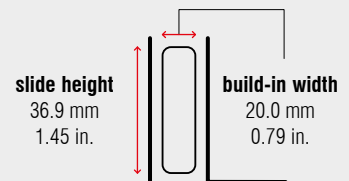

## Specifications

-  bottom mount
-  20.0 mm / 0.79 in.
-  dynamic up to 100 kg / 220 lbs.
-  stainless steel ball bearings
-  steel, zinc plated and powder coated

## Dimensions

Length		Extension		Weight		Item No.
				per set		black
mm	inch	mm	inch	kg	lbs.	
550	21.65	414	16.30	*	*	*
750	29.53	584	22.99	*	*	*

Packing Unit – Sets per Box, all Lengths: 10

\* on request