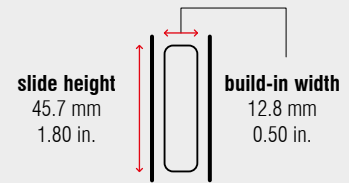

FR 5000 US | Full Extension Ball Bearing Slide

Specifications

-  side mount
-  12.8 mm / 0.50 in.
-  dynamic up to 45 kg / 100 lbs.
-  ball bearing cages
-  steel, zinc plated or electrolytic coated

Characteristics

- pitch 32 mm (1.26 in.) compatible hole locations
- drawer profile with disconnect release trigger
- symmetrical design
- with hold close detent
- compatible with regular extension drawer slide FR 5005
- various brackets are available for this drawer slide

Dimensions

| Length | | Extension | | Weight | | Item No. | Item No. |
|--------|-------|-----------|-------|---------|------|-------------|----------|
| | | | | per set | | zinc plated | black |
| mm | inch | mm | inch | kg | lbs. | | |
| 150 | 5.91 | 150 | 5.91 | * | * | 400014 | * |
| 200 | 7.87 | 200 | 7.87 | * | * | 400015 | * |
| 250 | 9.84 | 250 | 9.84 | * | * | 400020 | 400019 |
| 300 | 11.81 | 300 | 11.81 | * | * | 400022 | 400018 |
| 350 | 13.78 | 350 | 13.78 | * | * | 400023 | 400040 |
| 400 | 15.75 | 400 | 15.75 | * | * | 400024 | 600041 |
| 450 | 17.72 | 450 | 17.72 | * | * | 400021 | 400042 |
| 500 | 19.69 | 500 | 19.69 | * | * | 400025 | 400043 |
| 550 | 21.65 | 550 | 21.65 | * | * | 400026 | 400044 |
| 600 | 23.62 | 600 | 23.62 | * | * | 400027 | 600045 |
| 650 | 25.59 | 650 | 25.59 | * | * | 400033 | * |
| 700 | 27.56 | 700 | 27.56 | * | * | 400034 | * |
| 750 | 29.53 | 750 | 29.53 | * | * | * | * |

Packing Unit – Sets per Box: from 150 to 200 mm: **20** | from 250 to 750 mm: **10**

* on request