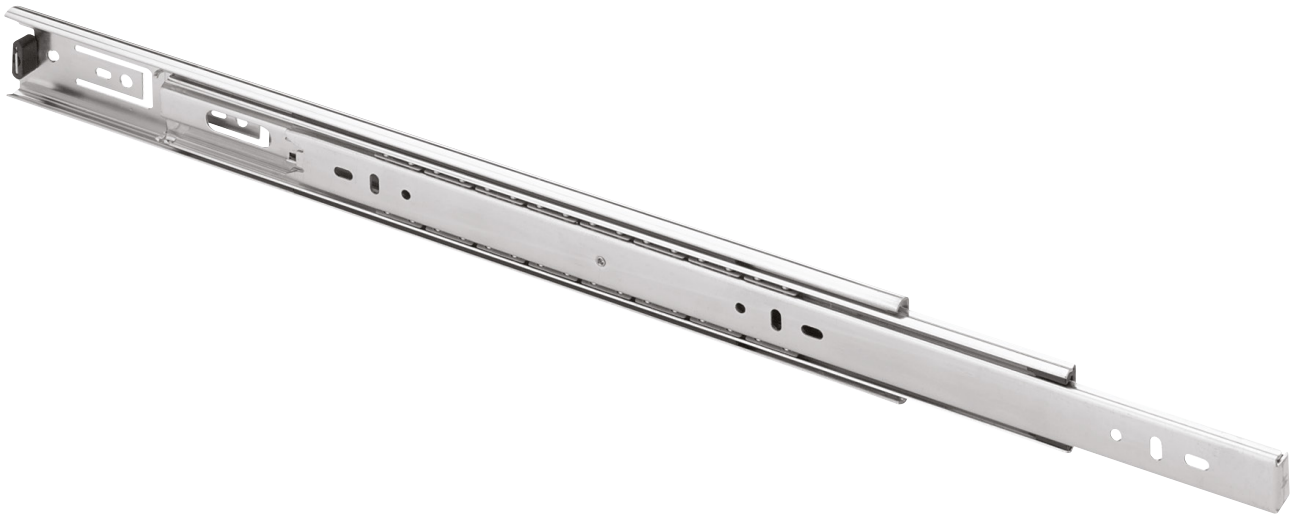

FR 5000 US | Full Extension Ball Bearing Slide

Specifications

-  side mount
-  12.8 mm / 0.50 in.
-  dynamic up to 45 kg / 100 lbs.
-  ball bearing cages
-  steel, zinc plated or electrolytic coated

Characteristics

- pitch 32 mm (1.26 in.) compatible hole locations
- drawer profile with disconnect release trigger
- symmetrical design
- with hold close detent
- compatible with regular extension drawer slide FR 5005
- various brackets are available for this drawer slide

Dimensions

| Length | | Extension | | Weight | | Item No. | Item No. |
|--------|-------|-----------|-------|---------|------|-------------|----------|
| | | | | per set | | zinc plated | black |
| mm | inch | mm | inch | kg | lbs. | | |
| 150 | 5.91 | 150 | 5.91 | * | * | 400014 | * |
| 200 | 7.87 | 200 | 7.87 | * | * | 400015 | * |
| 250 | 9.84 | 250 | 9.84 | * | * | 400020 | 400019 |
| 300 | 11.81 | 300 | 11.81 | * | * | 400022 | 400018 |
| 350 | 13.78 | 350 | 13.78 | * | * | 400023 | 400040 |
| 400 | 15.75 | 400 | 15.75 | * | * | 400024 | 600041 |
| 450 | 17.72 | 450 | 17.72 | * | * | 400021 | 400042 |
| 500 | 19.69 | 500 | 19.69 | * | * | 400025 | 400043 |
| 550 | 21.65 | 550 | 21.65 | * | * | 400026 | 400044 |
| 600 | 23.62 | 600 | 23.62 | * | * | 400027 | 600045 |
| 650 | 25.59 | 650 | 25.59 | * | * | 400033 | * |
| 700 | 27.56 | 700 | 27.56 | * | * | 400034 | * |
| 750 | 29.53 | 750 | 29.53 | * | * | * | * |