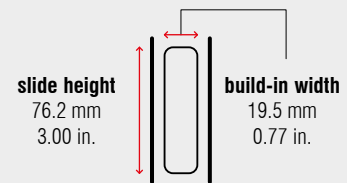

FR 5400 | Full Extension Ball Bearing Slide

Specifications

-  side mount
-  19.5 mm / 0.77 in.
-  dynamic up to 250 kg / 550 lbs.
-  stainless steel ball bearing cages
-  steel, zinc plated

Characteristics

- symmetrical design – can therefore be used on both sides
- slides are non-detachable
- applicable for flat-mount installation – reduced load capacity

Dimensions

| Length | | Extension | | Weight | | Item No. |
|---------|------|-----------|------|---------|-------|-------------|
| | | | | per set | | zinc plated |
| mm | inch | mm | inch | kg | lbs. | |
| 203.2 | 8 | 203.2 | 8 | 1.95 | 4.30 | 5500 |
| 254.0 | 10 | 254.0 | 10 | 2.45 | 5.40 | 5501 |
| 304.8 | 12 | 304.8 | 12 | 2.98 | 6.56 | 5502 |
| 355.6 | 14 | 355.6 | 14 | 3.48 | 7.66 | 5503 |
| 406.4 | 16 | 406.4 | 16 | 4.00 | 8.82 | 5504 |
| 457.2 | 18 | 457.2 | 18 | 4.70 | 10.36 | 5505 |
| 508.0 | 20 | 508.0 | 20 | 5.20 | 11.46 | 5506 |
| 558.8 | 22 | 558.8 | 22 | 5.55 | 12.24 | 5507 |
| 609.6 | 24 | 609.6 | 24 | 6.05 | 13.34 | 5508 |
| 660.4 | 26 | 660.4 | 26 | 6.60 | 14.55 | 5509 |
| 711.2 | 28 | 711.2 | 28 | 7.10 | 15.65 | 5510 |
| 762.0 | 30 | 762.0 | 30 | 7.55 | 16.64 | 5511 |
| 812.8 | 32 | 812.8 | 32 | 8.10 | 17.86 | 5512 |
| 863.3 | 34 | 863.3 | 34 | 8.60 | 18.96 | 5513 |
| 914.4 | 36 | 914.4 | 36 | 9.10 | 20.06 | 5514 |
| 965.2 | 38 | 965.2 | 38 | 9.60 | 21.16 | 5515 |
| 1,016.0 | 40 | 1,016.0 | 40 | 10.30 | 22.71 | 5516 |
| 1,066.8 | 42 | 1,066.8 | 42 | 11.00 | 24.25 | 5517 |
| 1,117.6 | 44 | 1,117.6 | 44 | 11.40 | 25.13 | 5518 |
| 1,168.4 | 46 | 1,168.4 | 46 | 11.80 | 26.01 | 5519 |
| 1,219.2 | 48 | 1,219.2 | 48 | 12.30 | 27.12 | 5520 |
| 1,270.0 | 50 | 1,270.0 | 50 | 12.70 | 28.00 | 5521 |
| 1,320.0 | 52 | 1,320.0 | 52 | 13.20 | 29.10 | 5522 |
| 1,371.6 | 54 | 1,371.6 | 54 | 13.60 | 29.98 | 5523 |
| 1,422.4 | 56 | 1,422.4 | 56 | 14.10 | 31.09 | 5524 |
| 1,473.2 | 58 | 1,473.2 | 58 | 14.60 | 32.19 | 5525 |
| 1,524.0 | 60 | 1,524.0 | 60 | 15.40 | 33.95 | 5526 |