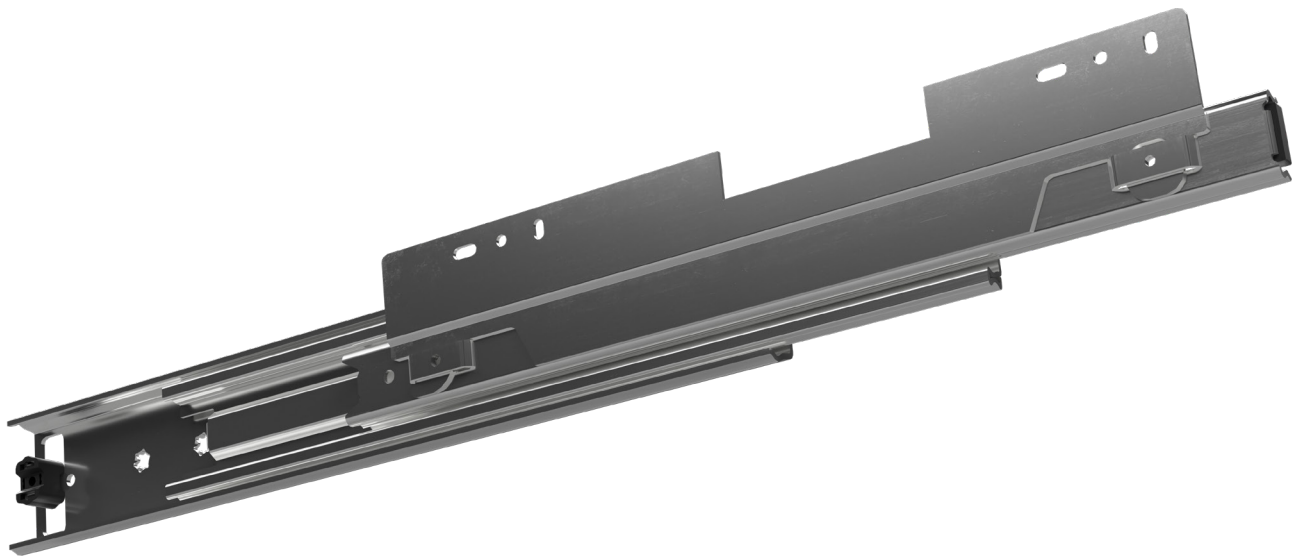

# FR 5623 | Full Extension Ball Bearing Slide

## Specifications

-  side mount
-  22.6 mm / 0.89 in.
-  dynamic up to 115 kg / 254 lbs.
-  ball bearing cages
-  steel, zinc plated

## Characteristics

- symmetrical design
- with hold close detent
- drawer disconnecting rail (DDR)
- until 700 mm (27.56 in.) with 25 mm (0.98 in.) over extension

## Dimensions

| Length |       | Extension |       | Weight  |      | Item No.    |
|--------|-------|-----------|-------|---------|------|-------------|
|        |       |           |       | per set |      | zinc plated |
| mm     | inch  | mm        | inch  | kg      | lbs. |             |
| 400    | 15.75 | 425       | 16.73 | *       | *    | *           |
| 450    | 17.72 | 475       | 18.70 | *       | *    | *           |
| 500    | 19.69 | 525       | 20.69 | *       | *    | *           |
| 550    | 21.65 | 575       | 22.64 | *       | *    | *           |
| 600    | 23.62 | 625       | 24.61 | *       | *    | *           |
| 650    | 25.59 | 675       | 26.58 | *       | *    | *           |
| 700    | 27.56 | 725       | 28.54 | *       | *    | *           |
| 800    | 31.50 | 800       | 31.50 | *       | *    | *           |
| 900    | 35.43 | 900       | 35.43 | *       | *    | *           |
| 1,000  | 39.37 | 1,000     | 39.37 | *       | *    | *           |
| 1,100  | 43.31 | 1,100     | 43.31 | *       | *    | *           |