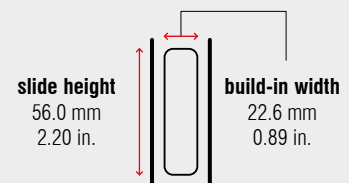

## Specifications

-  side mount
-  22.6 mm / 0.89 in.
-  dynamic up to 115 kg / 254 lbs.
-  ball bearing cages
-  steel, zinc plated

## Characteristics

- symmetrical design
- with hold close detent
- drawer disconnecting rail (DDR)
- until 700 mm (27.56 in.) with 25 mm (0.98 in.) over extension

## Dimensions

| Length |       | Extension |       | Weight  |      | Item No.    |
|--------|-------|-----------|-------|---------|------|-------------|
|        |       |           |       | per set |      | zinc plated |
| mm     | inch  | mm        | inch  | kg      | lbs. |             |
| 400    | 15.75 | 425       | 16.73 | *       | *    | *           |
| 450    | 17.72 | 475       | 18.70 | *       | *    | *           |
| 500    | 19.69 | 525       | 20.69 | *       | *    | *           |
| 550    | 21.65 | 575       | 22.64 | *       | *    | *           |
| 600    | 23.62 | 625       | 24.61 | *       | *    | *           |
| 650    | 25.59 | 675       | 26.58 | *       | *    | *           |
| 700    | 27.56 | 725       | 28.54 | *       | *    | *           |
| 800    | 31.50 | 800       | 31.50 | *       | *    | *           |
| 900    | 35.43 | 900       | 35.43 | *       | *    | *           |
| 1,000  | 39.37 | 1,000     | 39.37 | *       | *    | *           |
| 1,100  | 43.31 | 1,100     | 43.31 | *       | *    | *           |

Packing Unit – Sets per Box: from 400 to 450 mm: **8** | from 500 to 600 mm: **6** | from 650 to 1,100 mm: **4**

\* on request