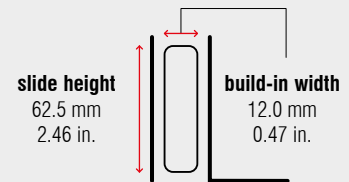

FR 6500

Over Extension Telescopic Action Drawer Slide

Specifications

-  bottom mount
-  12 mm / 0.47 in.
-  dynamic up to 50 kg / 110 lbs.
-  solid synthetic rollers, synthetic silent rollers
-  steel, powder coated

Characteristics

- lateral stability
- absorbing soft stop and lift out prevention clip installed
- easy mounting and removal of middle profile
- with standard over extension
- dual-sided captive profile
- self-closing
- compatible with regular extension drawer slide FR 2021 and pitch of 32 mm (1.26 in.)

Dimensions

Length		Extension		Weight		Item No.
				per set		pure white
mm	inch	mm	inch	kg	lbs.	
200	7.87	200	7.87	0.70	1.54	1200
250	9.84	250	9.84	0.87	1.92	1201
300	11.81	320	12.60	1.03	2.27	1202
350	13.78	370	14.57	1.21	2.66	1203
400	15.75	420	16.54	1.37	3.02	1204
450	17.72	470	18.50	1.55	3.41	1205
500	19.69	550	21.65	1.74	3.83	1206
550	21.65	570	22.44	1.93	4.25	1207
600	23.62	620	24.41	2.11	4.64	1208
650	25.59	670	26.38	2.48	5.47	1260
700	27.56	750	29.53	2.60	5.73	1261
750	29.53	770	30.31	2.86	6.31	1262
800	31.50	820	32.28	3.06	6.75	1263