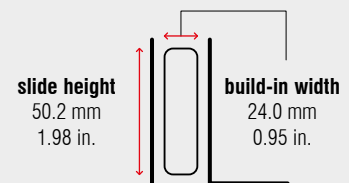

FR 7075A | Full Extension Progressive Action Drawer Slide

Specifications

-  bottom mount
-  24.0 mm / 0.95 in.
-  dynamic up to 75 kg / 165 lbs.
-  solid synthetic rollers
-  steel, powder coated

Characteristics

- low overall height to allow close placement of shallow drawers
- integrated safety clip
- self-closing

Dimensions

Length		Extension		Weight		Item No.
		full extension		per set		lightgray
mm	inch	mm	inch	kg	lbs.	
400	15.75	385	15.16	*	*	*
450	17.72	435	17.13	*	*	*
500	19.69	485	19.09	*	*	*
550	21.65	535	21.06	*	*	*
600	23.62	585	23.03	*	*	*
650	25.59	635	25.00	*	*	*
700	27.56	685	26.97	*	*	*
750	29.53	735	28.94	*	*	*

Packing Unit – Sets per Box, all Lengths: 4

* on request