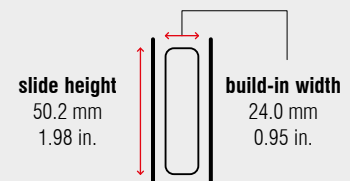

FR 7075 | Full Extension Progressive Action Drawer Slide

Specifications

-  bottom mount
-  24.0 mm / 0.95 in.
-  dynamic up to 75 kg / 165 lbs.
-  solid synthetic rollers
-  steel, powder coated

Characteristics

- low overall height to allow close placement of shallow drawers
- integrated safety clip
- self-closing

Dimensions

Length		Extension		Weight		Item No.
		full extension		per set		lightgray
mm	inch	mm	inch	kg	lbs.	
400	15.75	385	15.16	*	*	*
450	17.72	435	17.13	*	*	*
500	19.69	485	19.09	*	*	*
550	21.65	535	21.06	*	*	*
600	23.62	585	23.03	*	*	*
650	25.59	635	25.00	*	*	*
700	27.56	685	26.97	*	*	*
750	29.53	735	28.94	*	*	*

Packing Unit – Sets per Box, all Lengths: 4

* on request